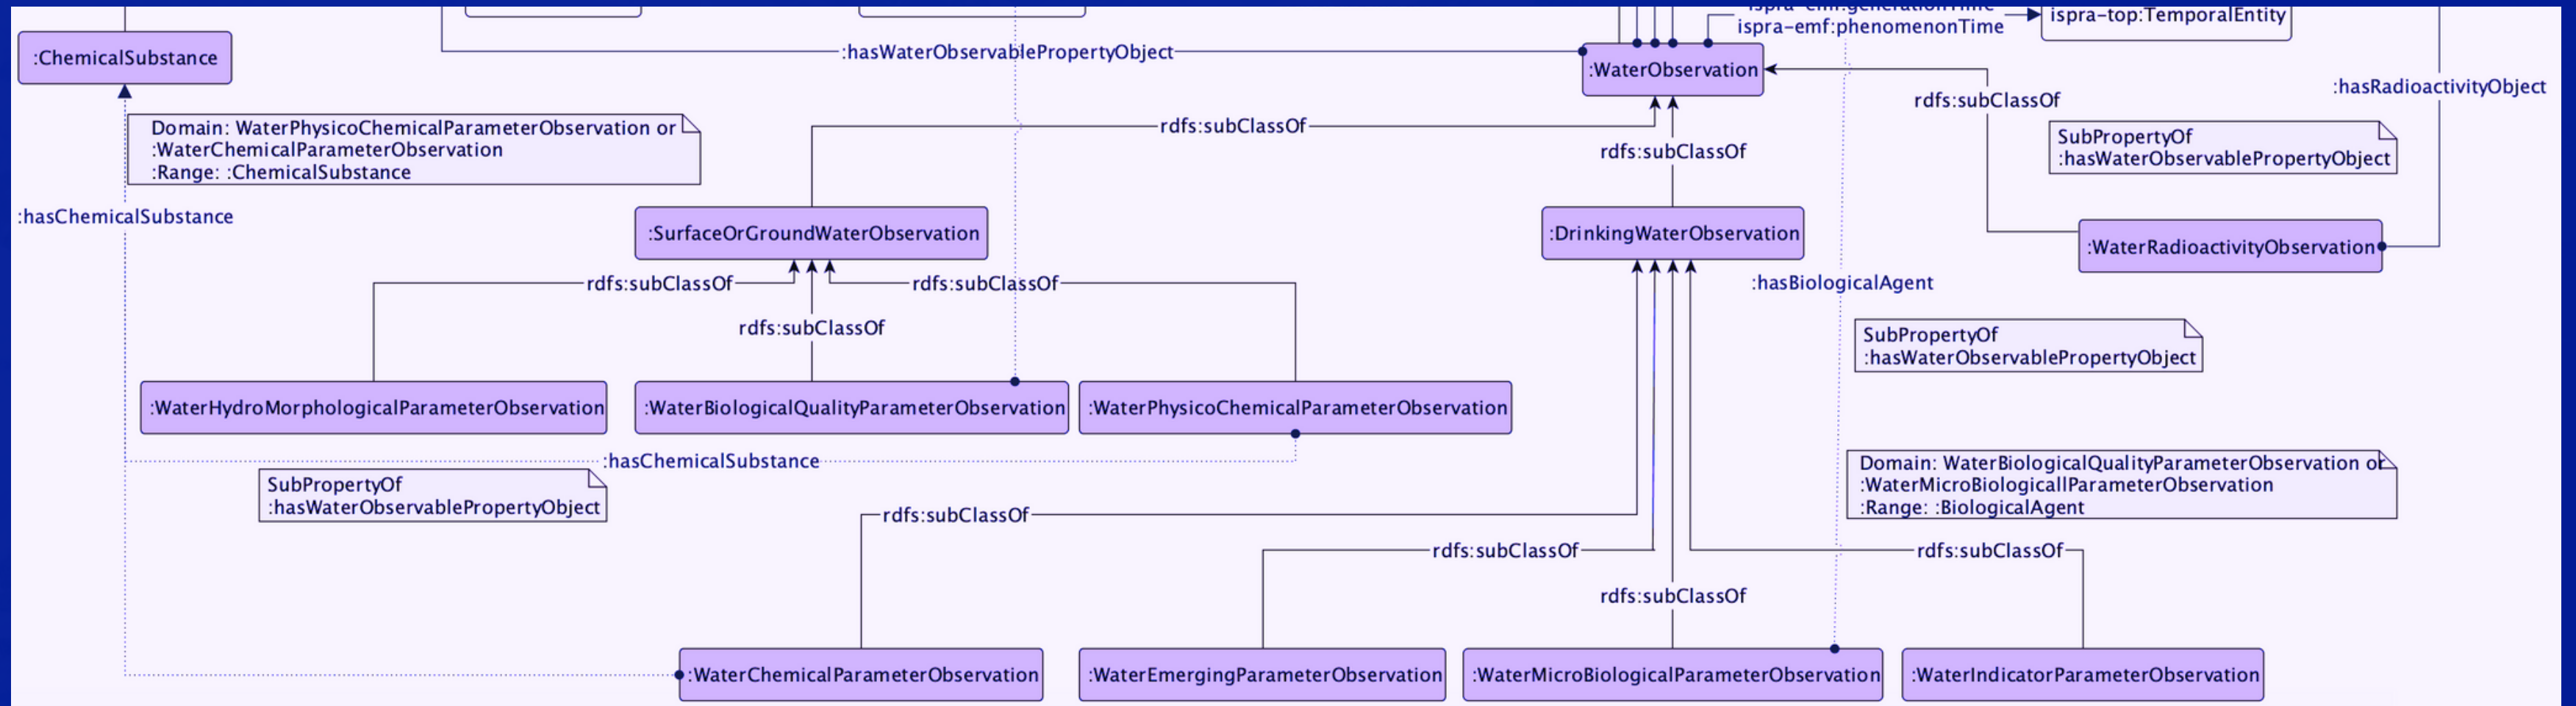

Global
issues
require
open data
models

The UN Sustainable Development Goals

Project and objective

Create the first European open distributed knowledge graph aimed at linking, using a common semantics, data on water consumption and quality with health parameters.

Hydrography ontology

Prefixes	
hydro:	https://w3id.org/whow/onto/hydrography/
ispra-emf:	https://w3id.org/italia/env/onto/inspire-mf/

Water Monitoring ontology

Water Monitoring ontology

Water observations

Water Monitoring ontology

Conceptualization of observable properties and related objects

Water Indicator ontology

Weather Monitoring ontology

Weather Monitoring ontology

Health Monitoring ontology

For more information