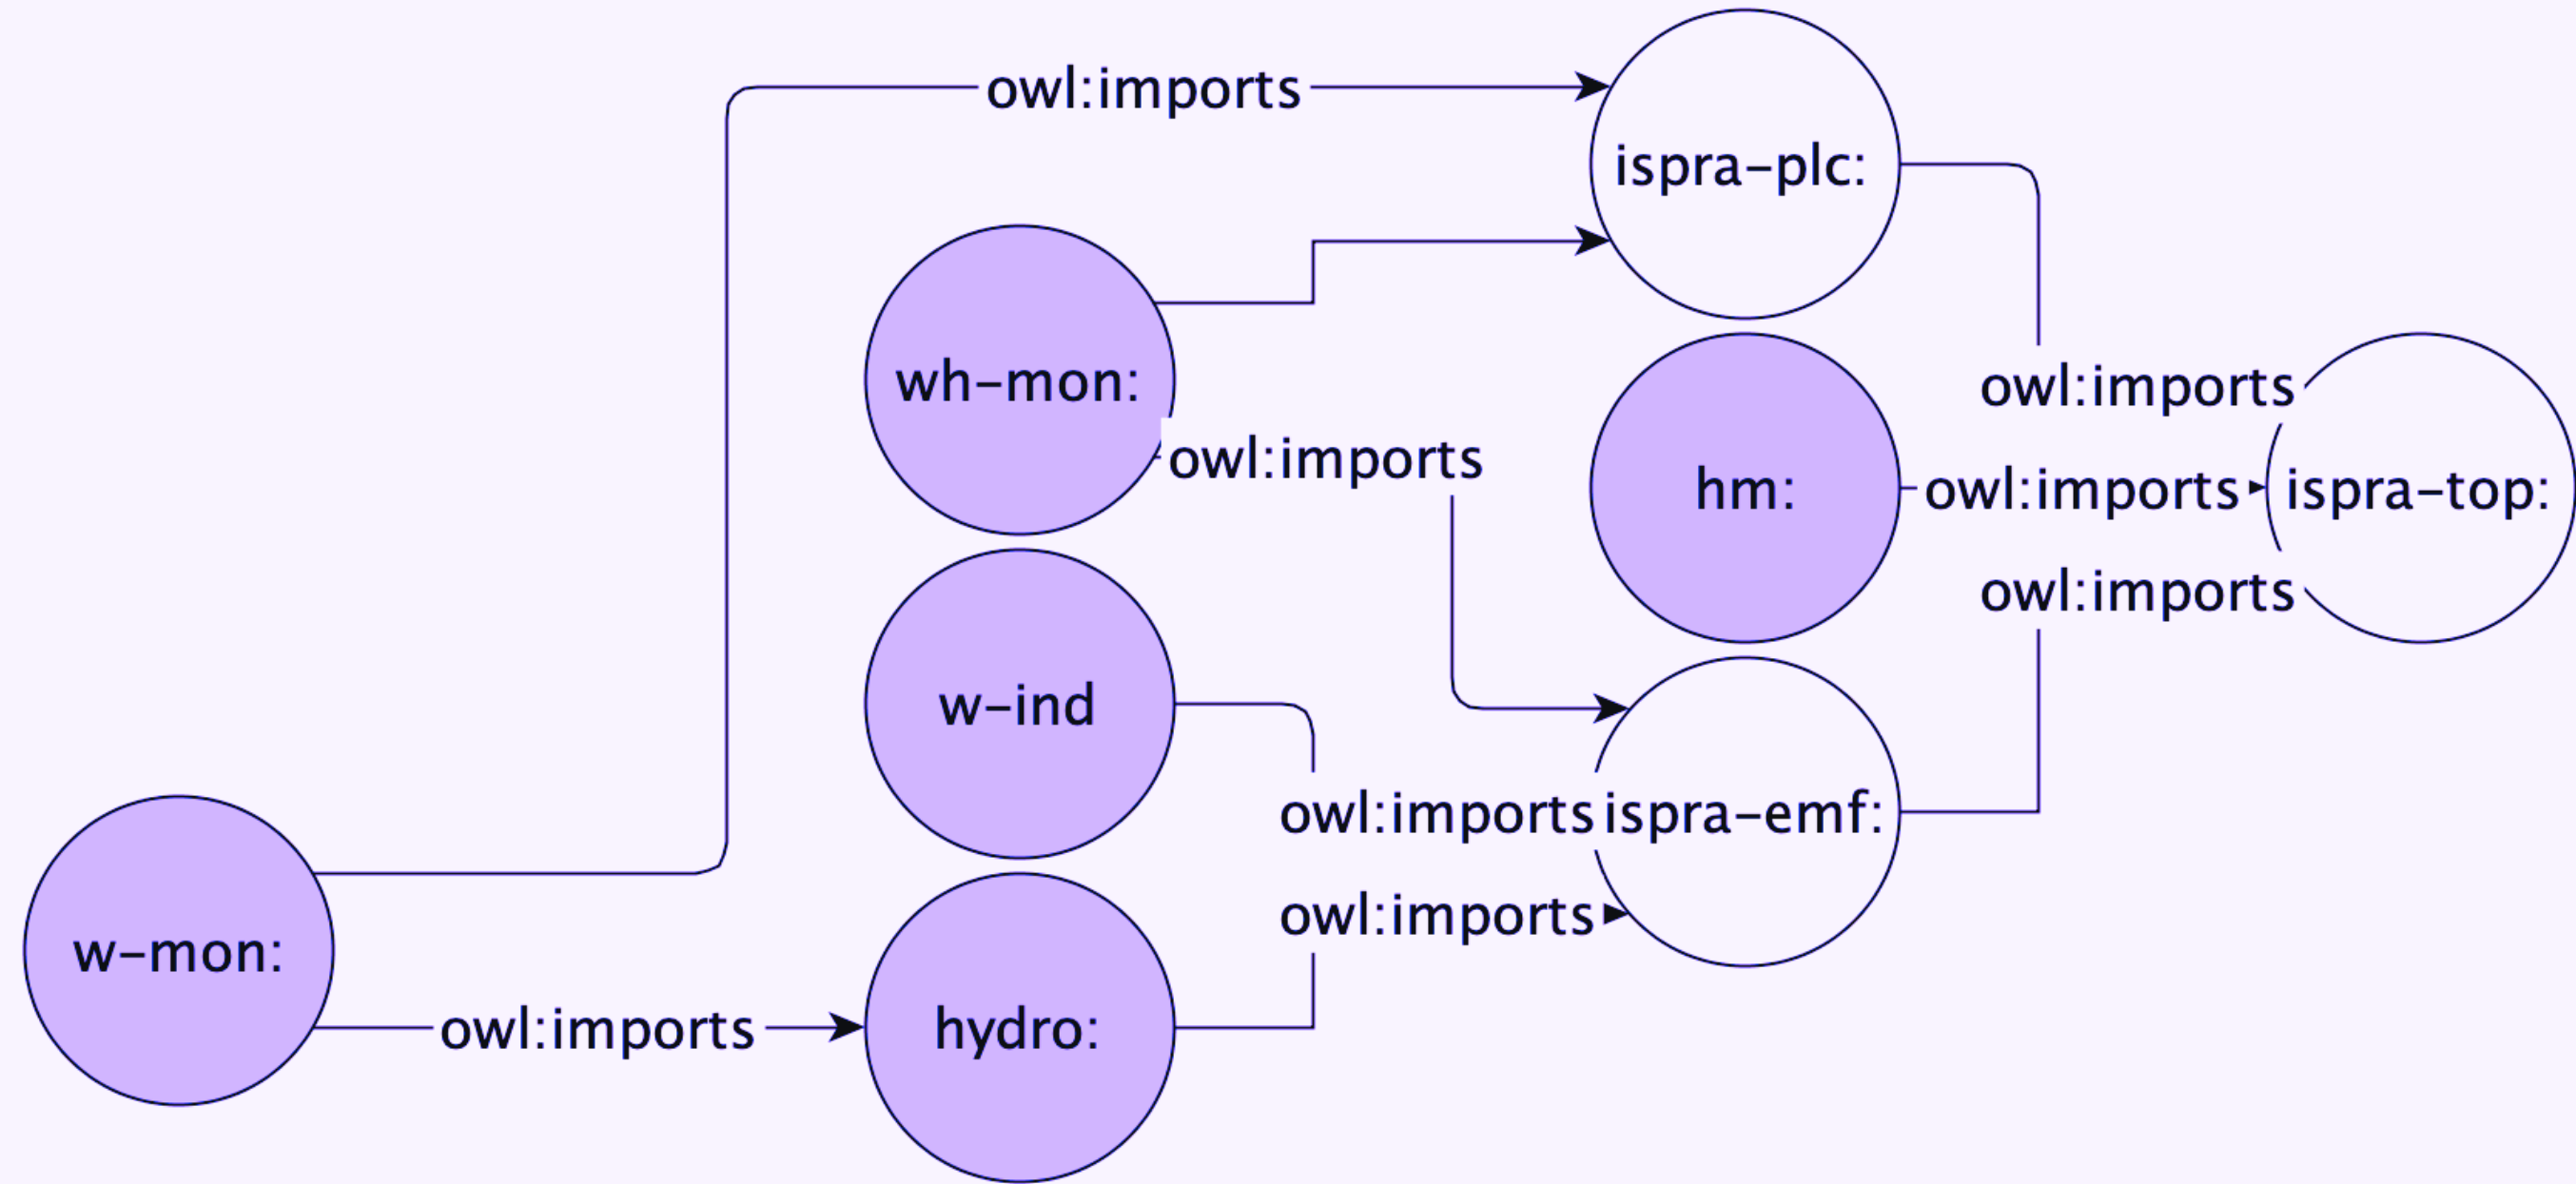

Ontology network

Prefixes	
ispra-top:	https://w3id.org/italia/env/onto/top/
ispra-emf:	https://w3id.org/italia/env/onto/inspire-mf/
ispra-plc	https://w3id.org/italia/env/onto/place/
hm:	https://w3id.org/whow/onto/health-monitoring/
hydro:	https://w3id.org/whow/onto/hydrography/
w-ind:	https://w3id.org/whow/onto/water-indicator/
w-mon:	https://w3id.org/whow/onto/water-monitoring/
wh-mon:	https://w3id.org/whow/onto/weather-monitoring/