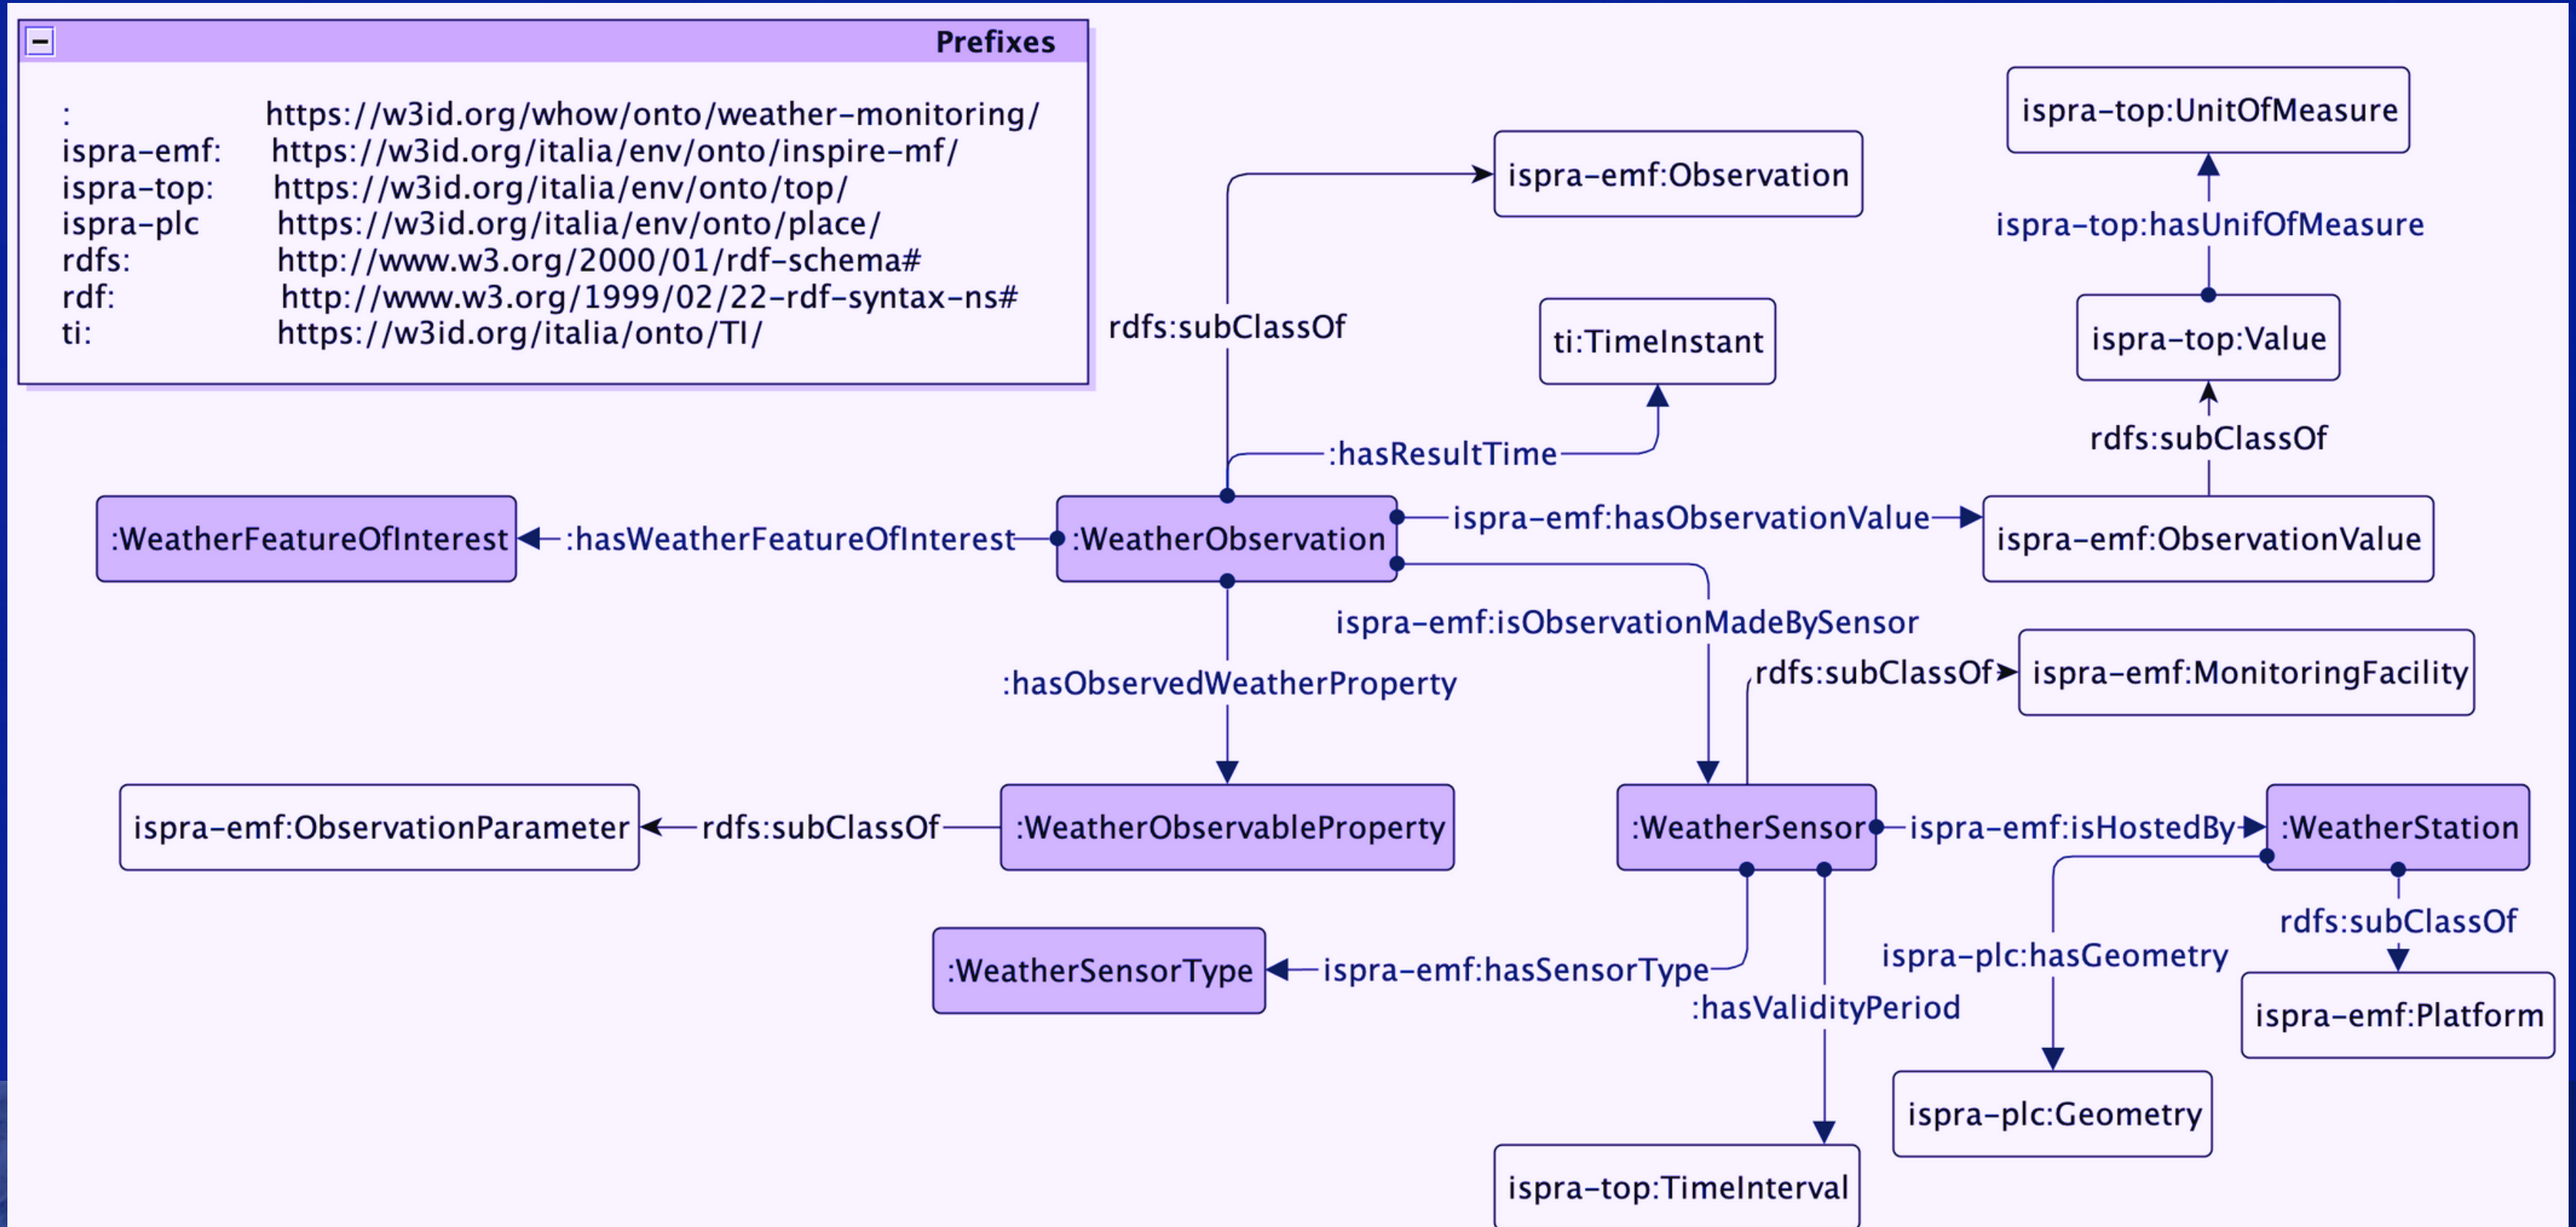

Global
issues
require
open data
models

The UN Sustainable Development Goals

Project and objective

Create the first European open distributed knowledge graph aimed at linking, using a common semantics, data on water consumption and quality with health parameters.

Water Monitoring ontology

Conceptualization of observable properties and related objects

Water Indicator ontology

Weather Monitoring ontology

Weather Monitoring ontology

Health Monitoring ontology

For more information