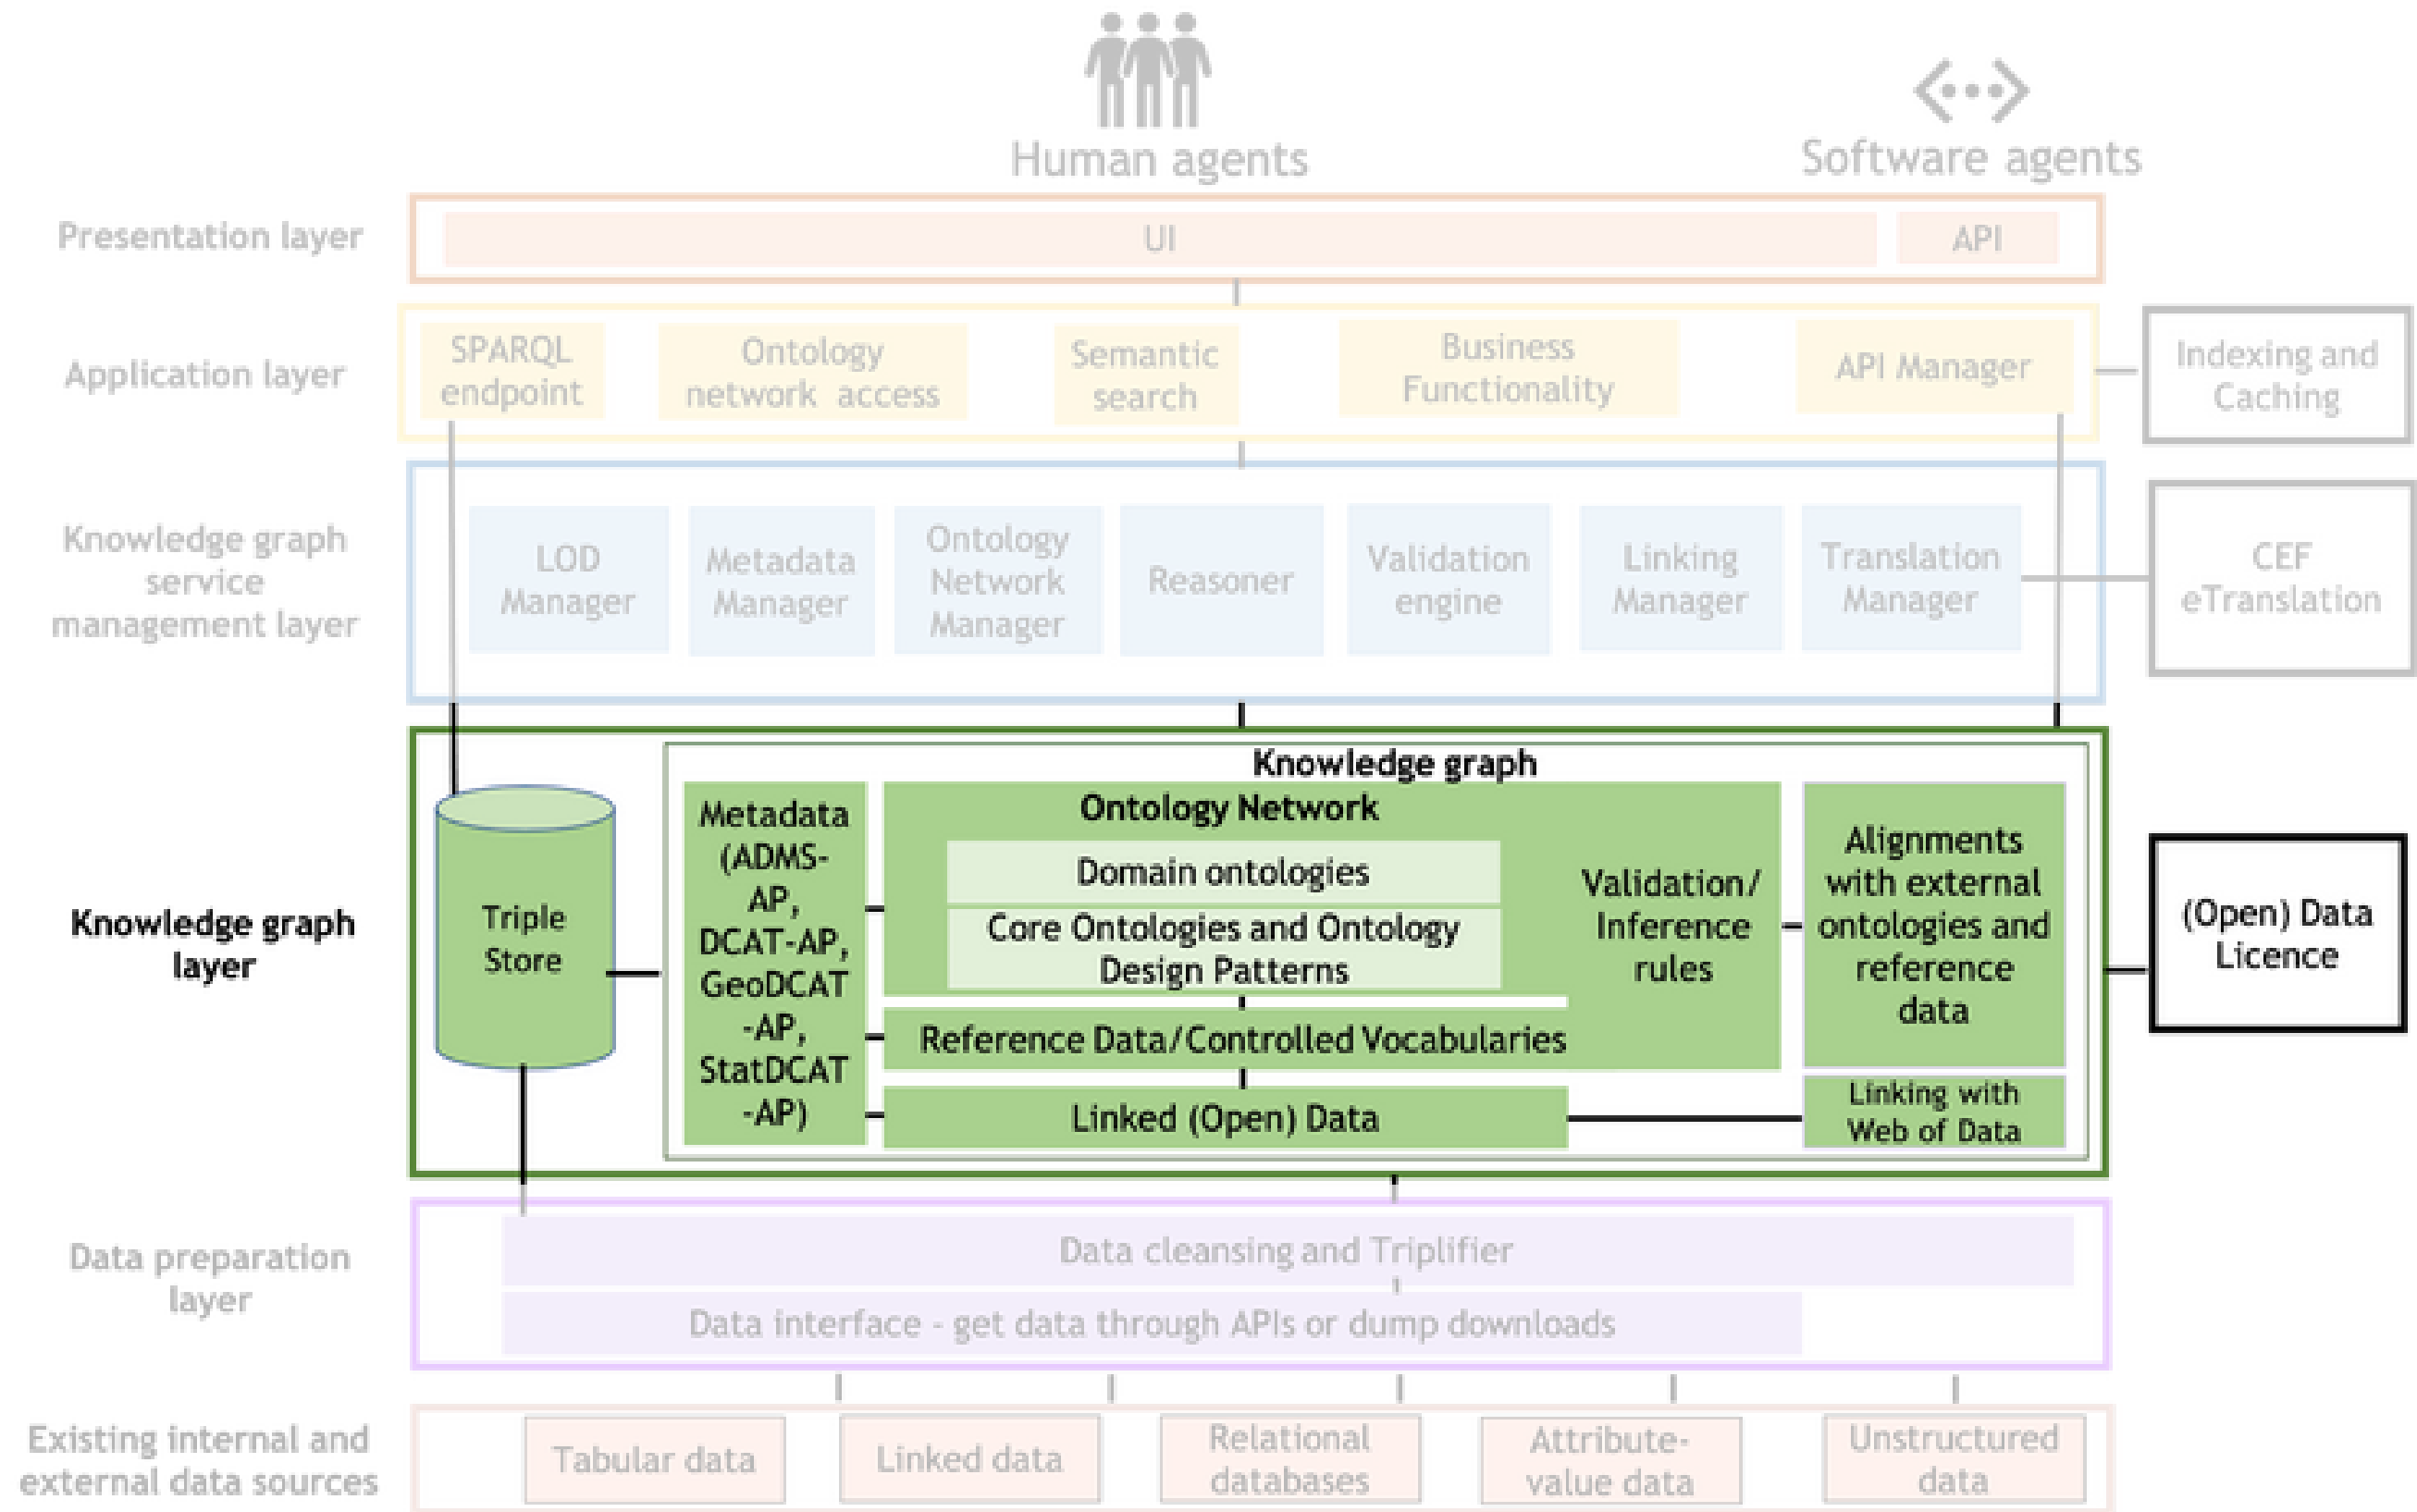

Pattern-based design for modelling an ontology network in the water and health domains

Anna Sofia Lippolis, Giorgia Lodi, Andrea Giovanni Nuzzolese
Consiglio Nazionale delle Ricerche
Semantic Technology Laboratory

Global
issues
require
open data
models

The UN Sustainable Development Goals

Project and objective

Create the first European open distributed knowledge graph aimed at linking, using a common semantics, data on water consumption and quality with health parameters.

WATER AND HEALTH DATA CHALLENGES

- Missing data
- Closed data
- Heterogeneous data
- Knowledge FAIRification

Ontology network

Ontology network

- Modular
- Open to maximise re-use
- Multilingual
- Built according to the FAIR principles

Water Monitoring ontology

Conceptualization of observable properties and related objects

Water Indicator ontology

Weather Monitoring ontology

Weather Monitoring ontology

Health Monitoring ontology

For more information