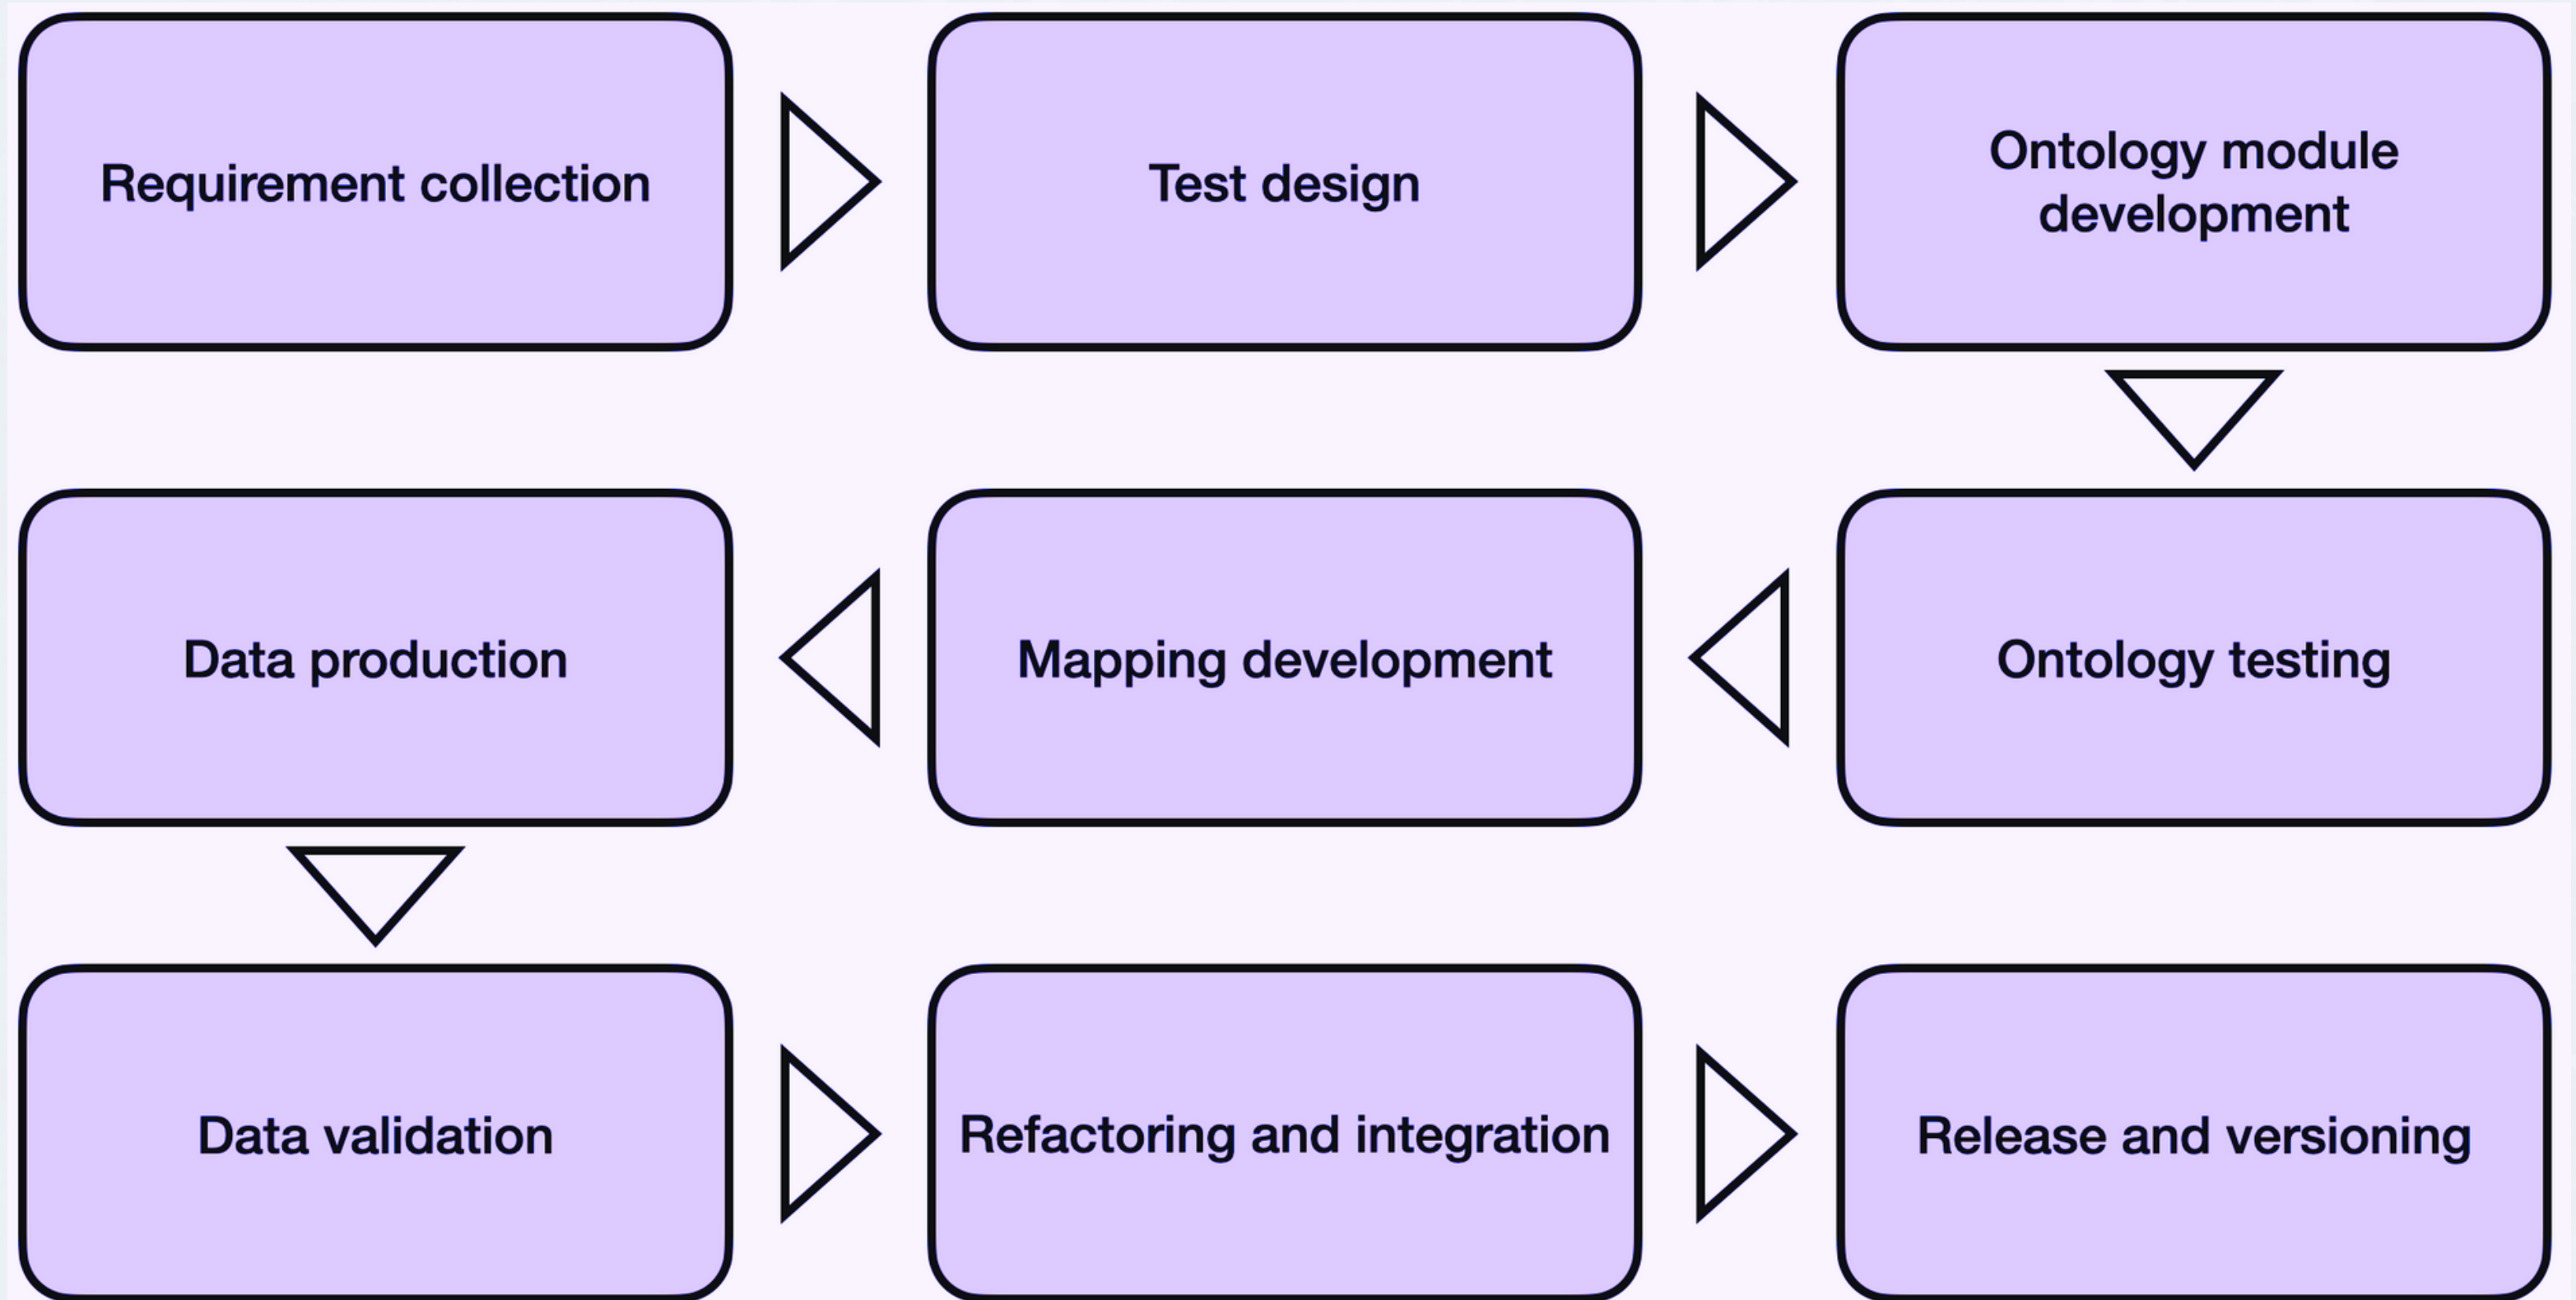

Method: eXtreme Design