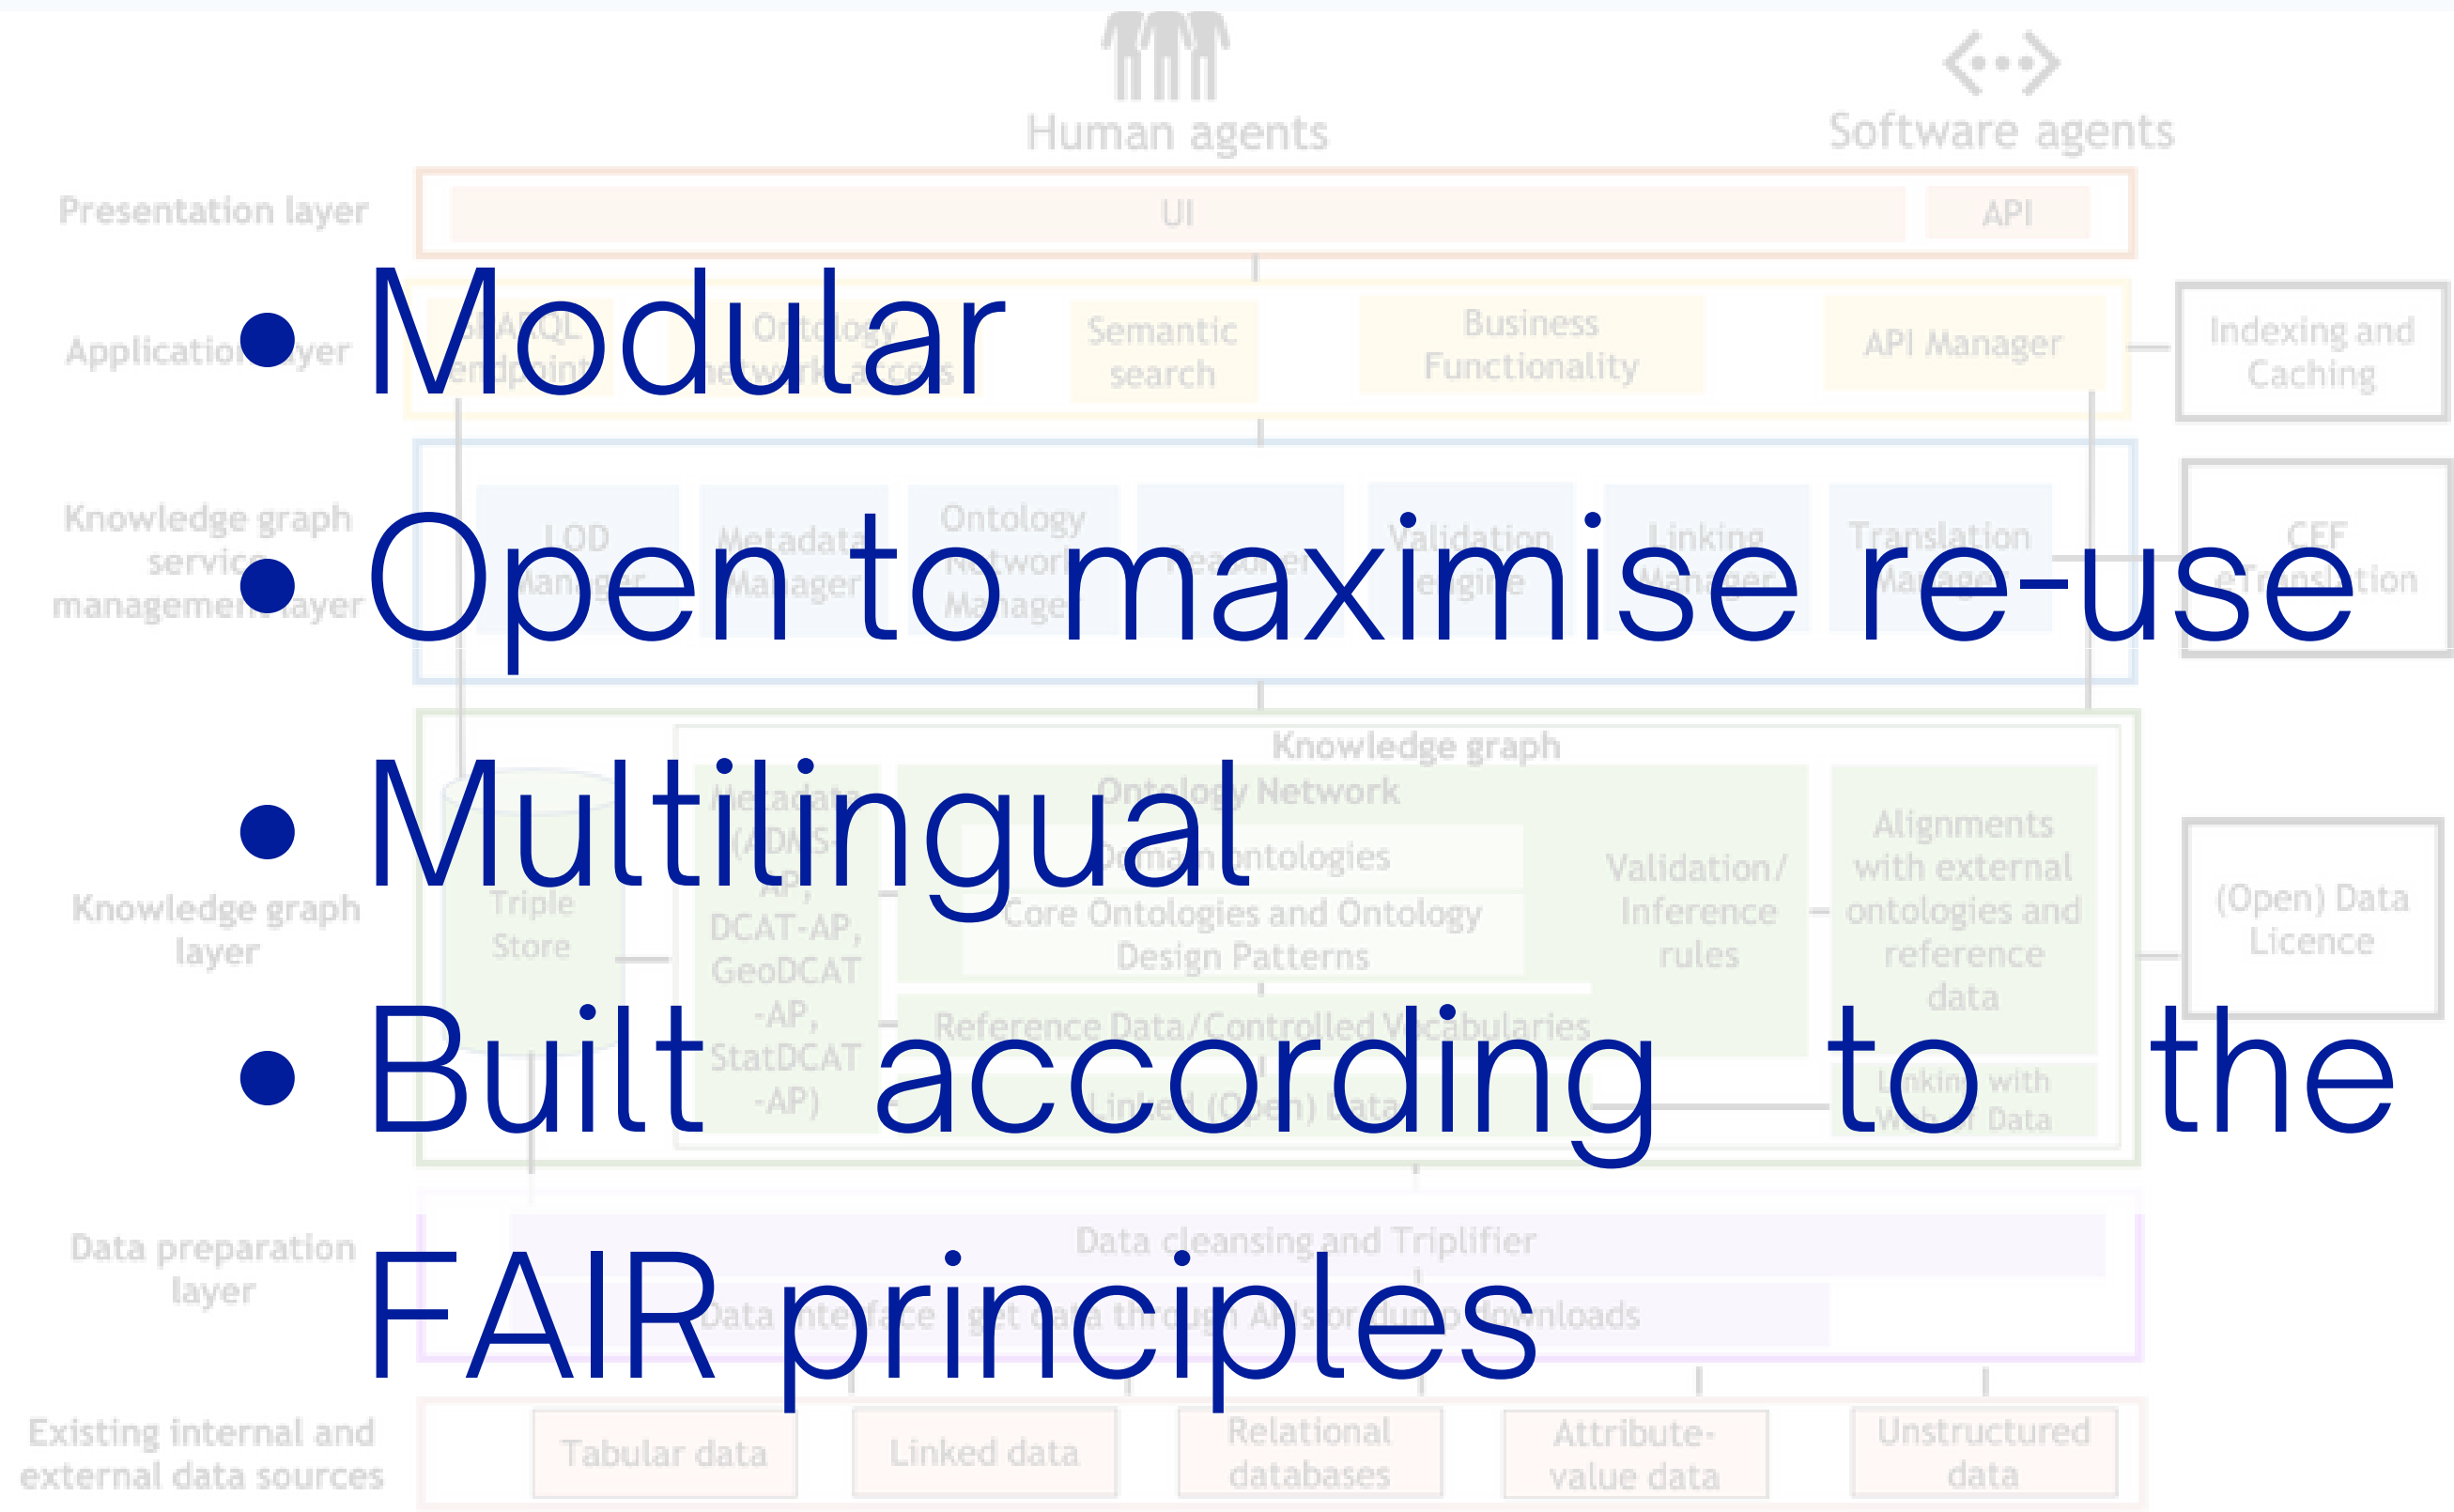

Global
issues
require
open data
models

The UN Sustainable Development Goals

Project and objective

Create the first European open distributed knowledge graph aimed at linking, using a common semantics, data on water consumption and quality with health parameters.

WATER AND HEALTH DATA CHALLENGES

- Missing data
- Closed data
- Heterogeneous data
- Knowledge FAIRification

Ontology network

Ontology network

- Modular
- Open to maximise re-use
- Multilingual
- Built according to the FAIR principles

Water Monitoring ontology

Conceptualization of observable properties and related objects

Water Indicator ontology

Weather Monitoring ontology

Weather Monitoring ontology

Health Monitoring ontology

For more information