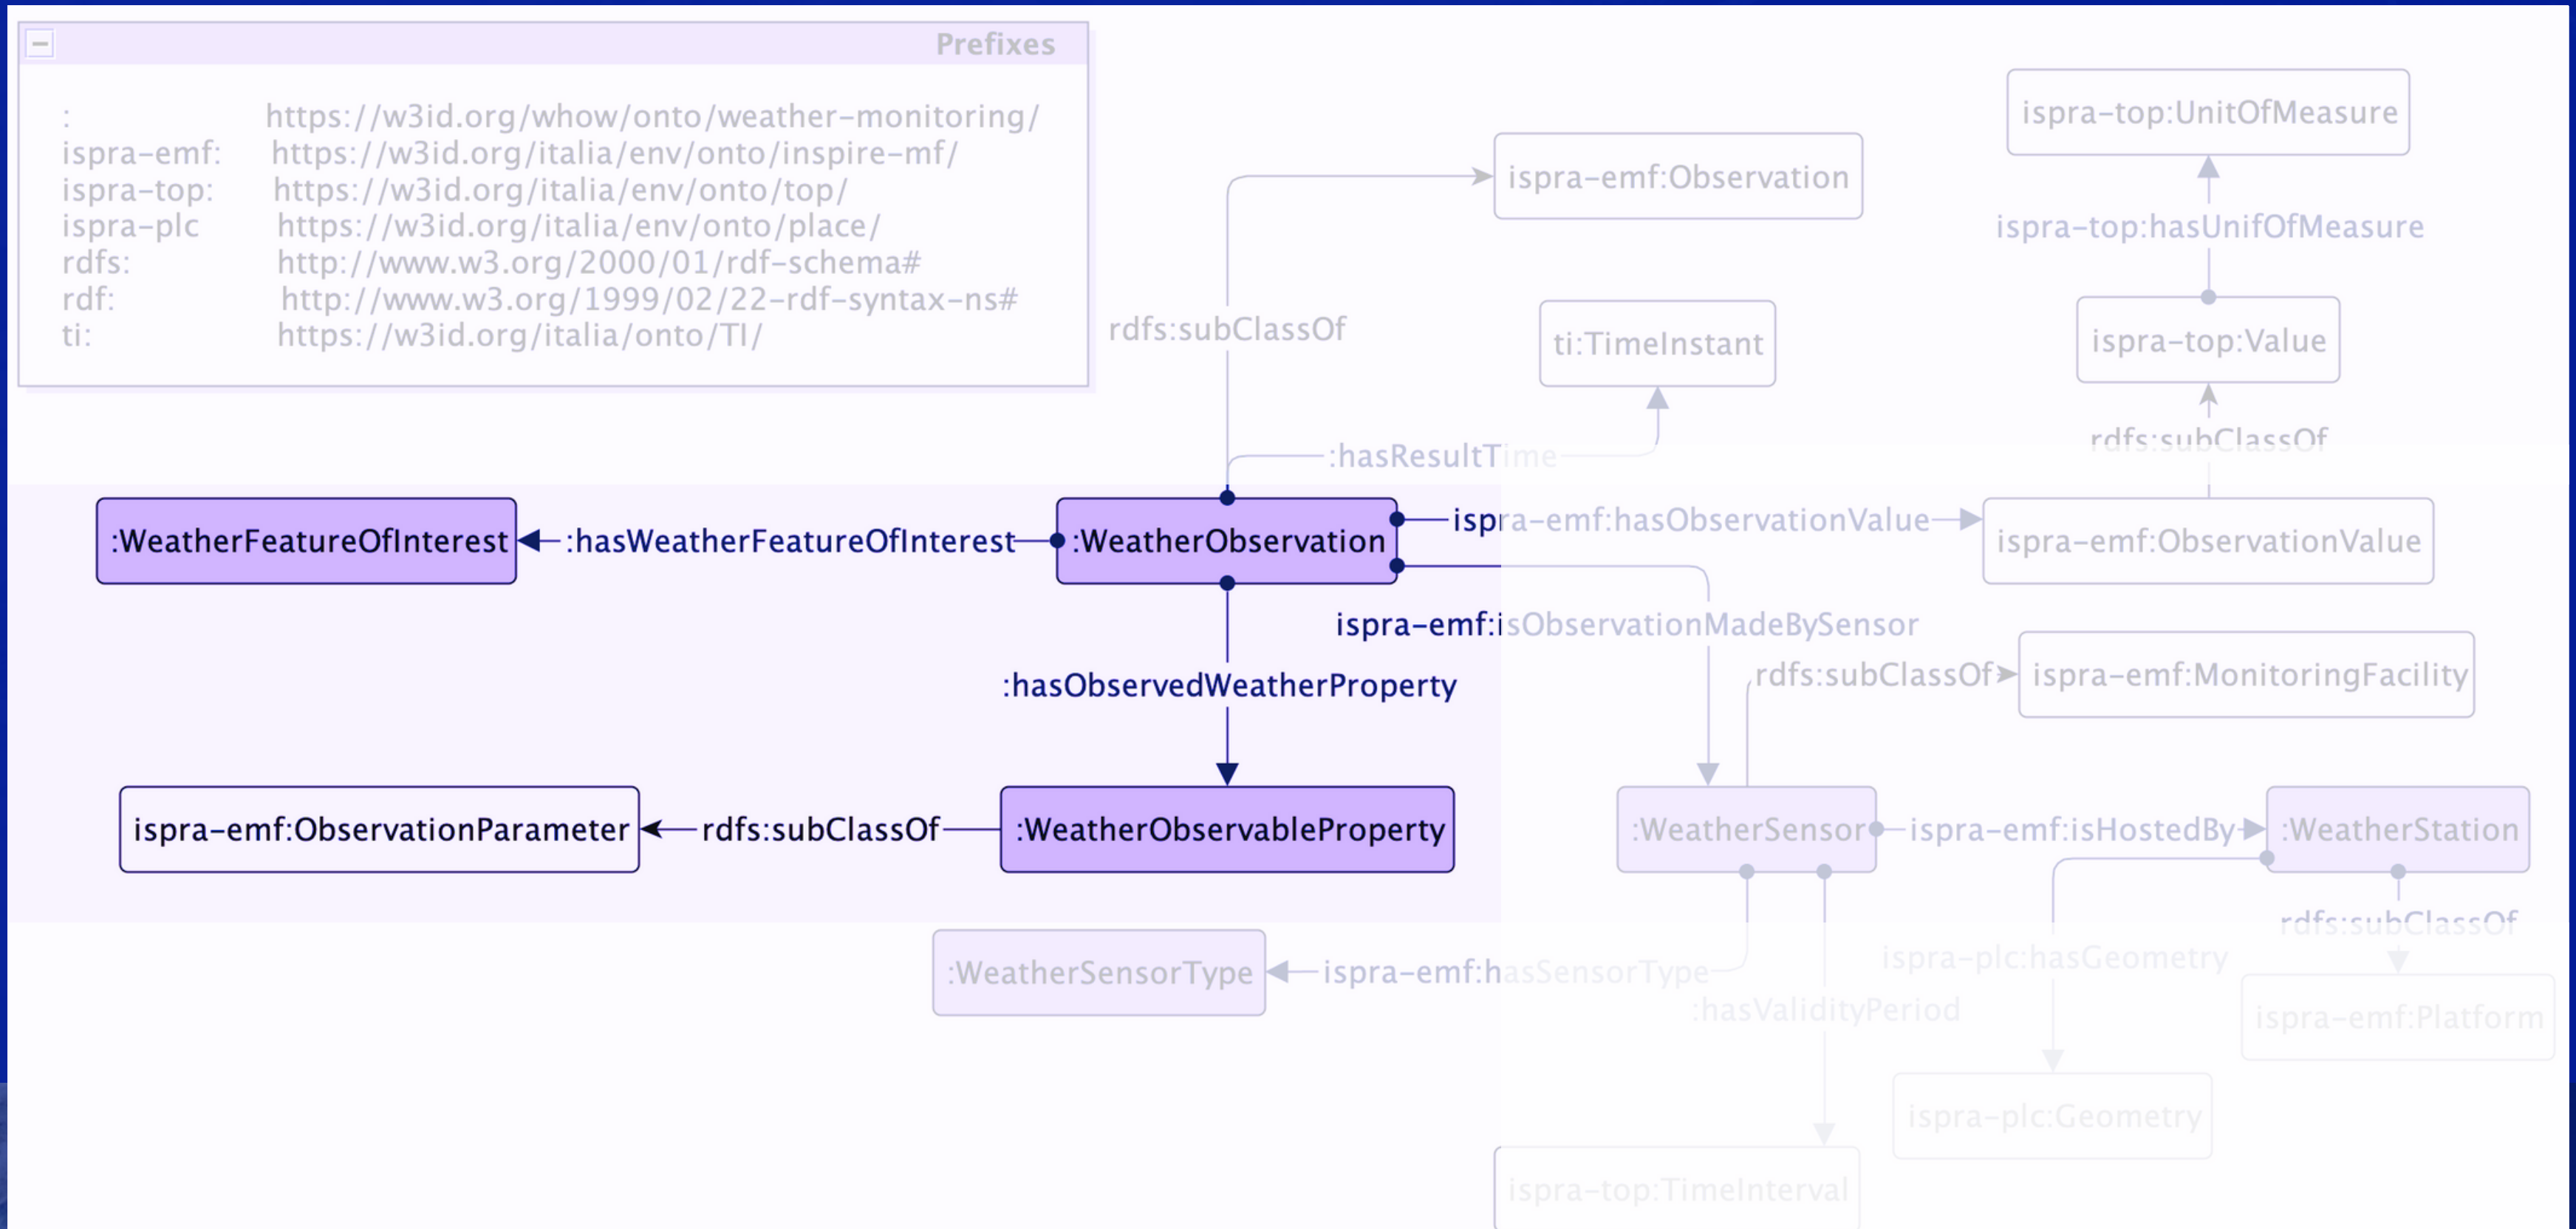

Global
issues
require
open data
models

The UN Sustainable Development Goals

Project and objective

Create the first European open distributed knowledge graph aimed at linking, using a common semantics, data on water consumption and quality with health parameters.

WATER AND HEALTH DATA CHALLENGES

- Missing data
- Closed data
- Heterogeneous data
- Knowledge FAIRification

Ontology network

Ontology network

- Modular
- Open to maximise re-use
- Multilingual
- Built according to the FAIR principles

Hydrography ontology

Prefixes	
hydro:	https://w3id.org/whow/onto/hydrography/
ispra-emf:	https://w3id.org/italia/env/onto/inspire-mf/

Water Monitoring ontology

Water Monitoring ontology

Water observations

Water Monitoring ontology

Conceptualization of observable properties and related objects

Water Indicator ontology

Weather Monitoring ontology

Weather Monitoring ontology

Health Monitoring ontology

For more information