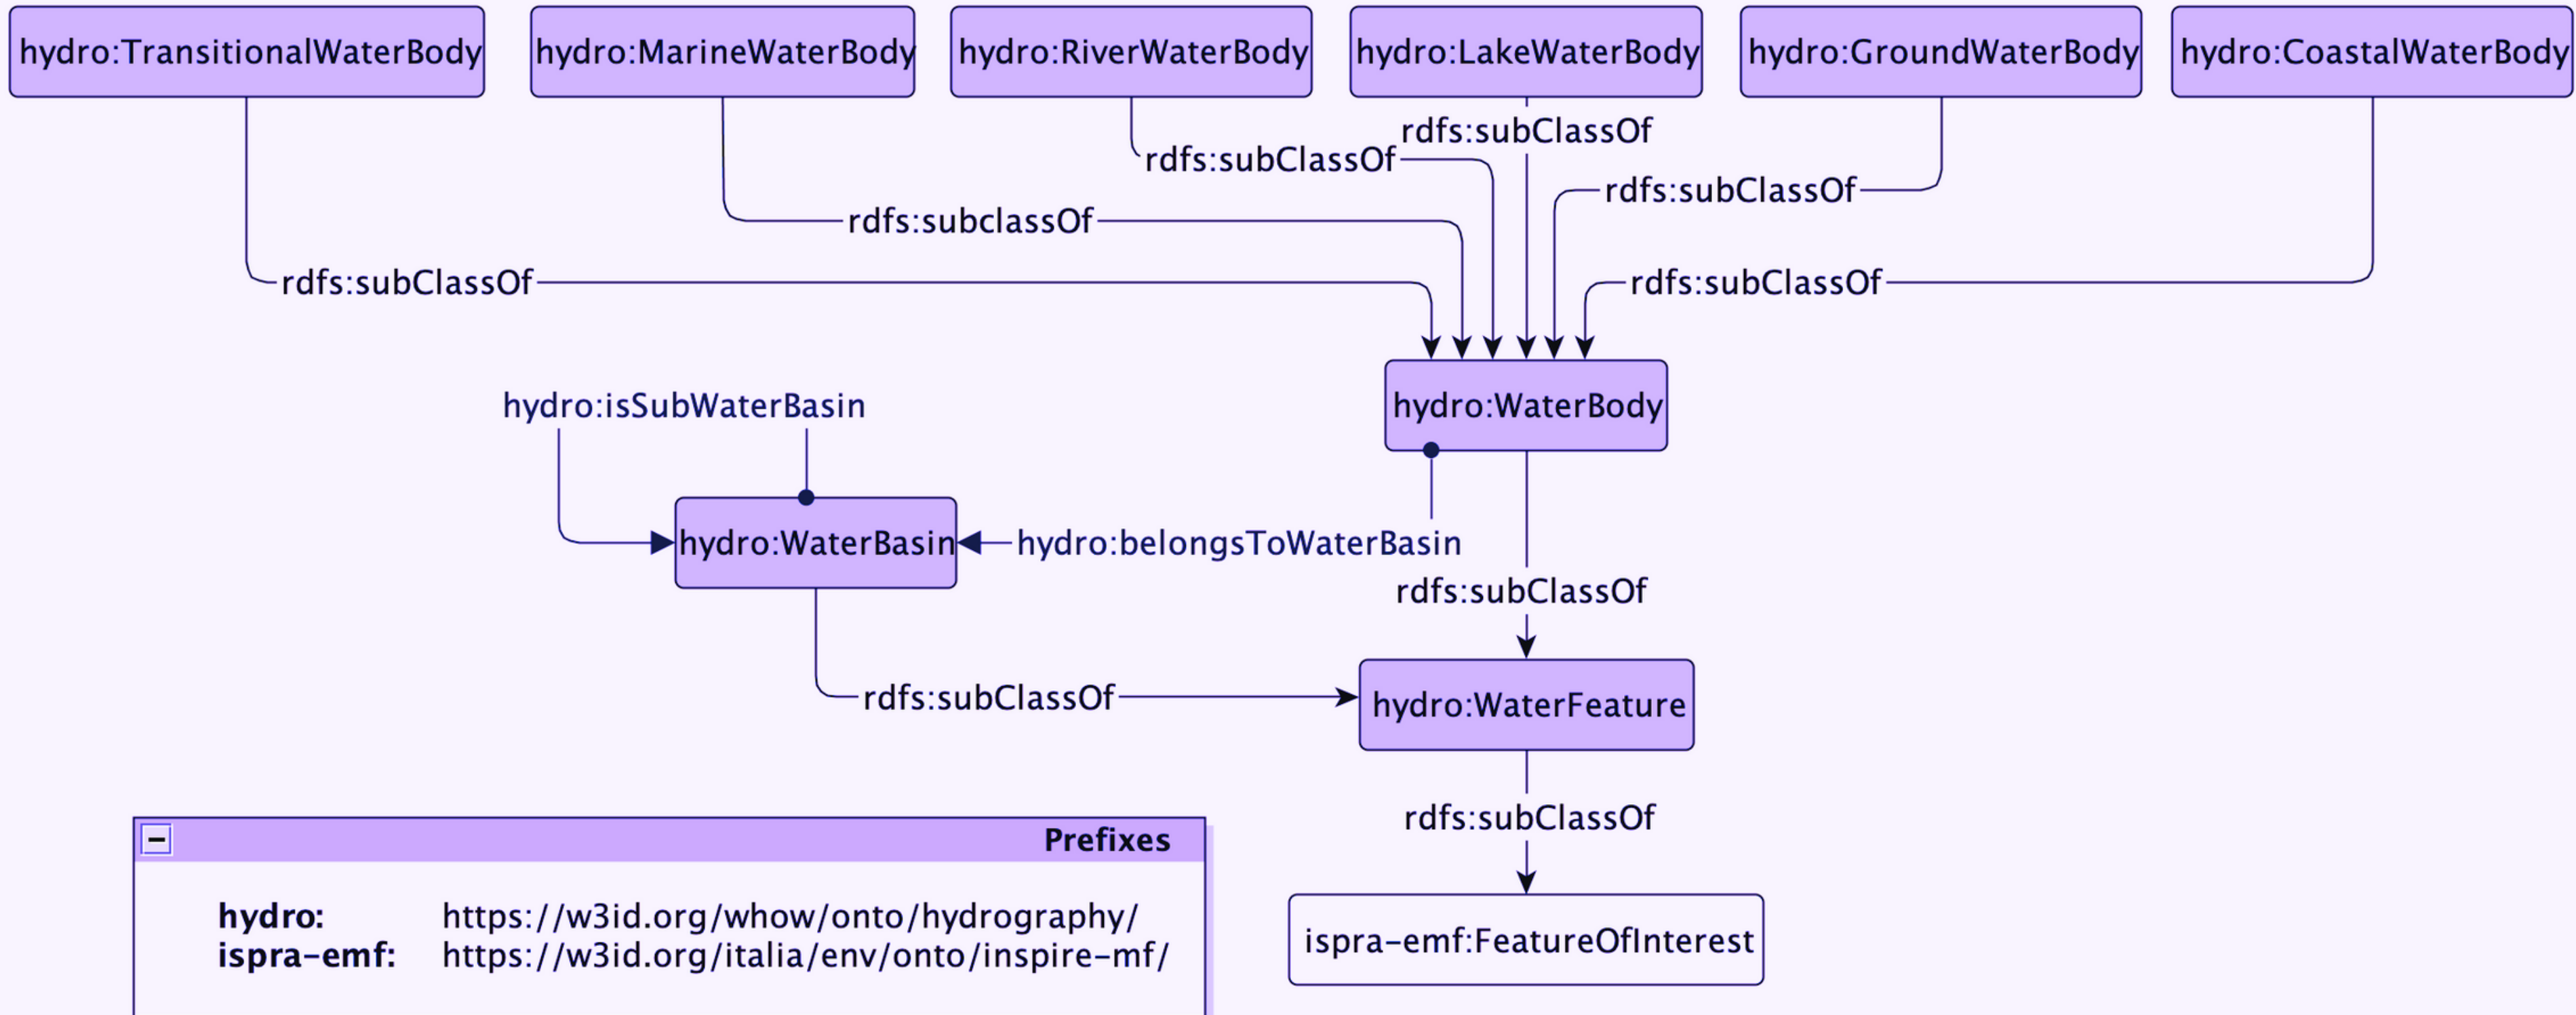

Global
issues
require
open data
models

The UN Sustainable Development Goals

Project and objective

Create the first European open distributed knowledge graph aimed at linking, using a common semantics, data on water consumption and quality with health parameters.

Method: eXtreme Design

Ontology network

Prefixes	
ispra-top:	https://w3id.org/italia/env/onto/top/
ispra-emf:	https://w3id.org/italia/env/onto/inspire-mf/
ispra-plc	https://w3id.org/italia/env/onto/place/
hm:	https://w3id.org/whow/onto/health-monitoring/
hydro:	https://w3id.org/whow/onto/hydrography/
w-ind:	https://w3id.org/whow/onto/water-indicator/
w-mon:	https://w3id.org/whow/onto/water-monitoring/
wh-mon:	https://w3id.org/whow/onto/weather-monitoring/

Hydrography ontology

Prefixes	
hydro:	https://w3id.org/whow/onto/hydrography/
ispra-emf:	https://w3id.org/italia/env/onto/inspire-mf/

Water Monitoring ontology

Water Monitoring ontology

Water observations

Water Monitoring ontology

Conceptualization of observable properties and related objects

Water Indicator ontology

Weather Monitoring ontology

Weather Monitoring ontology

Health Monitoring ontology

For more information