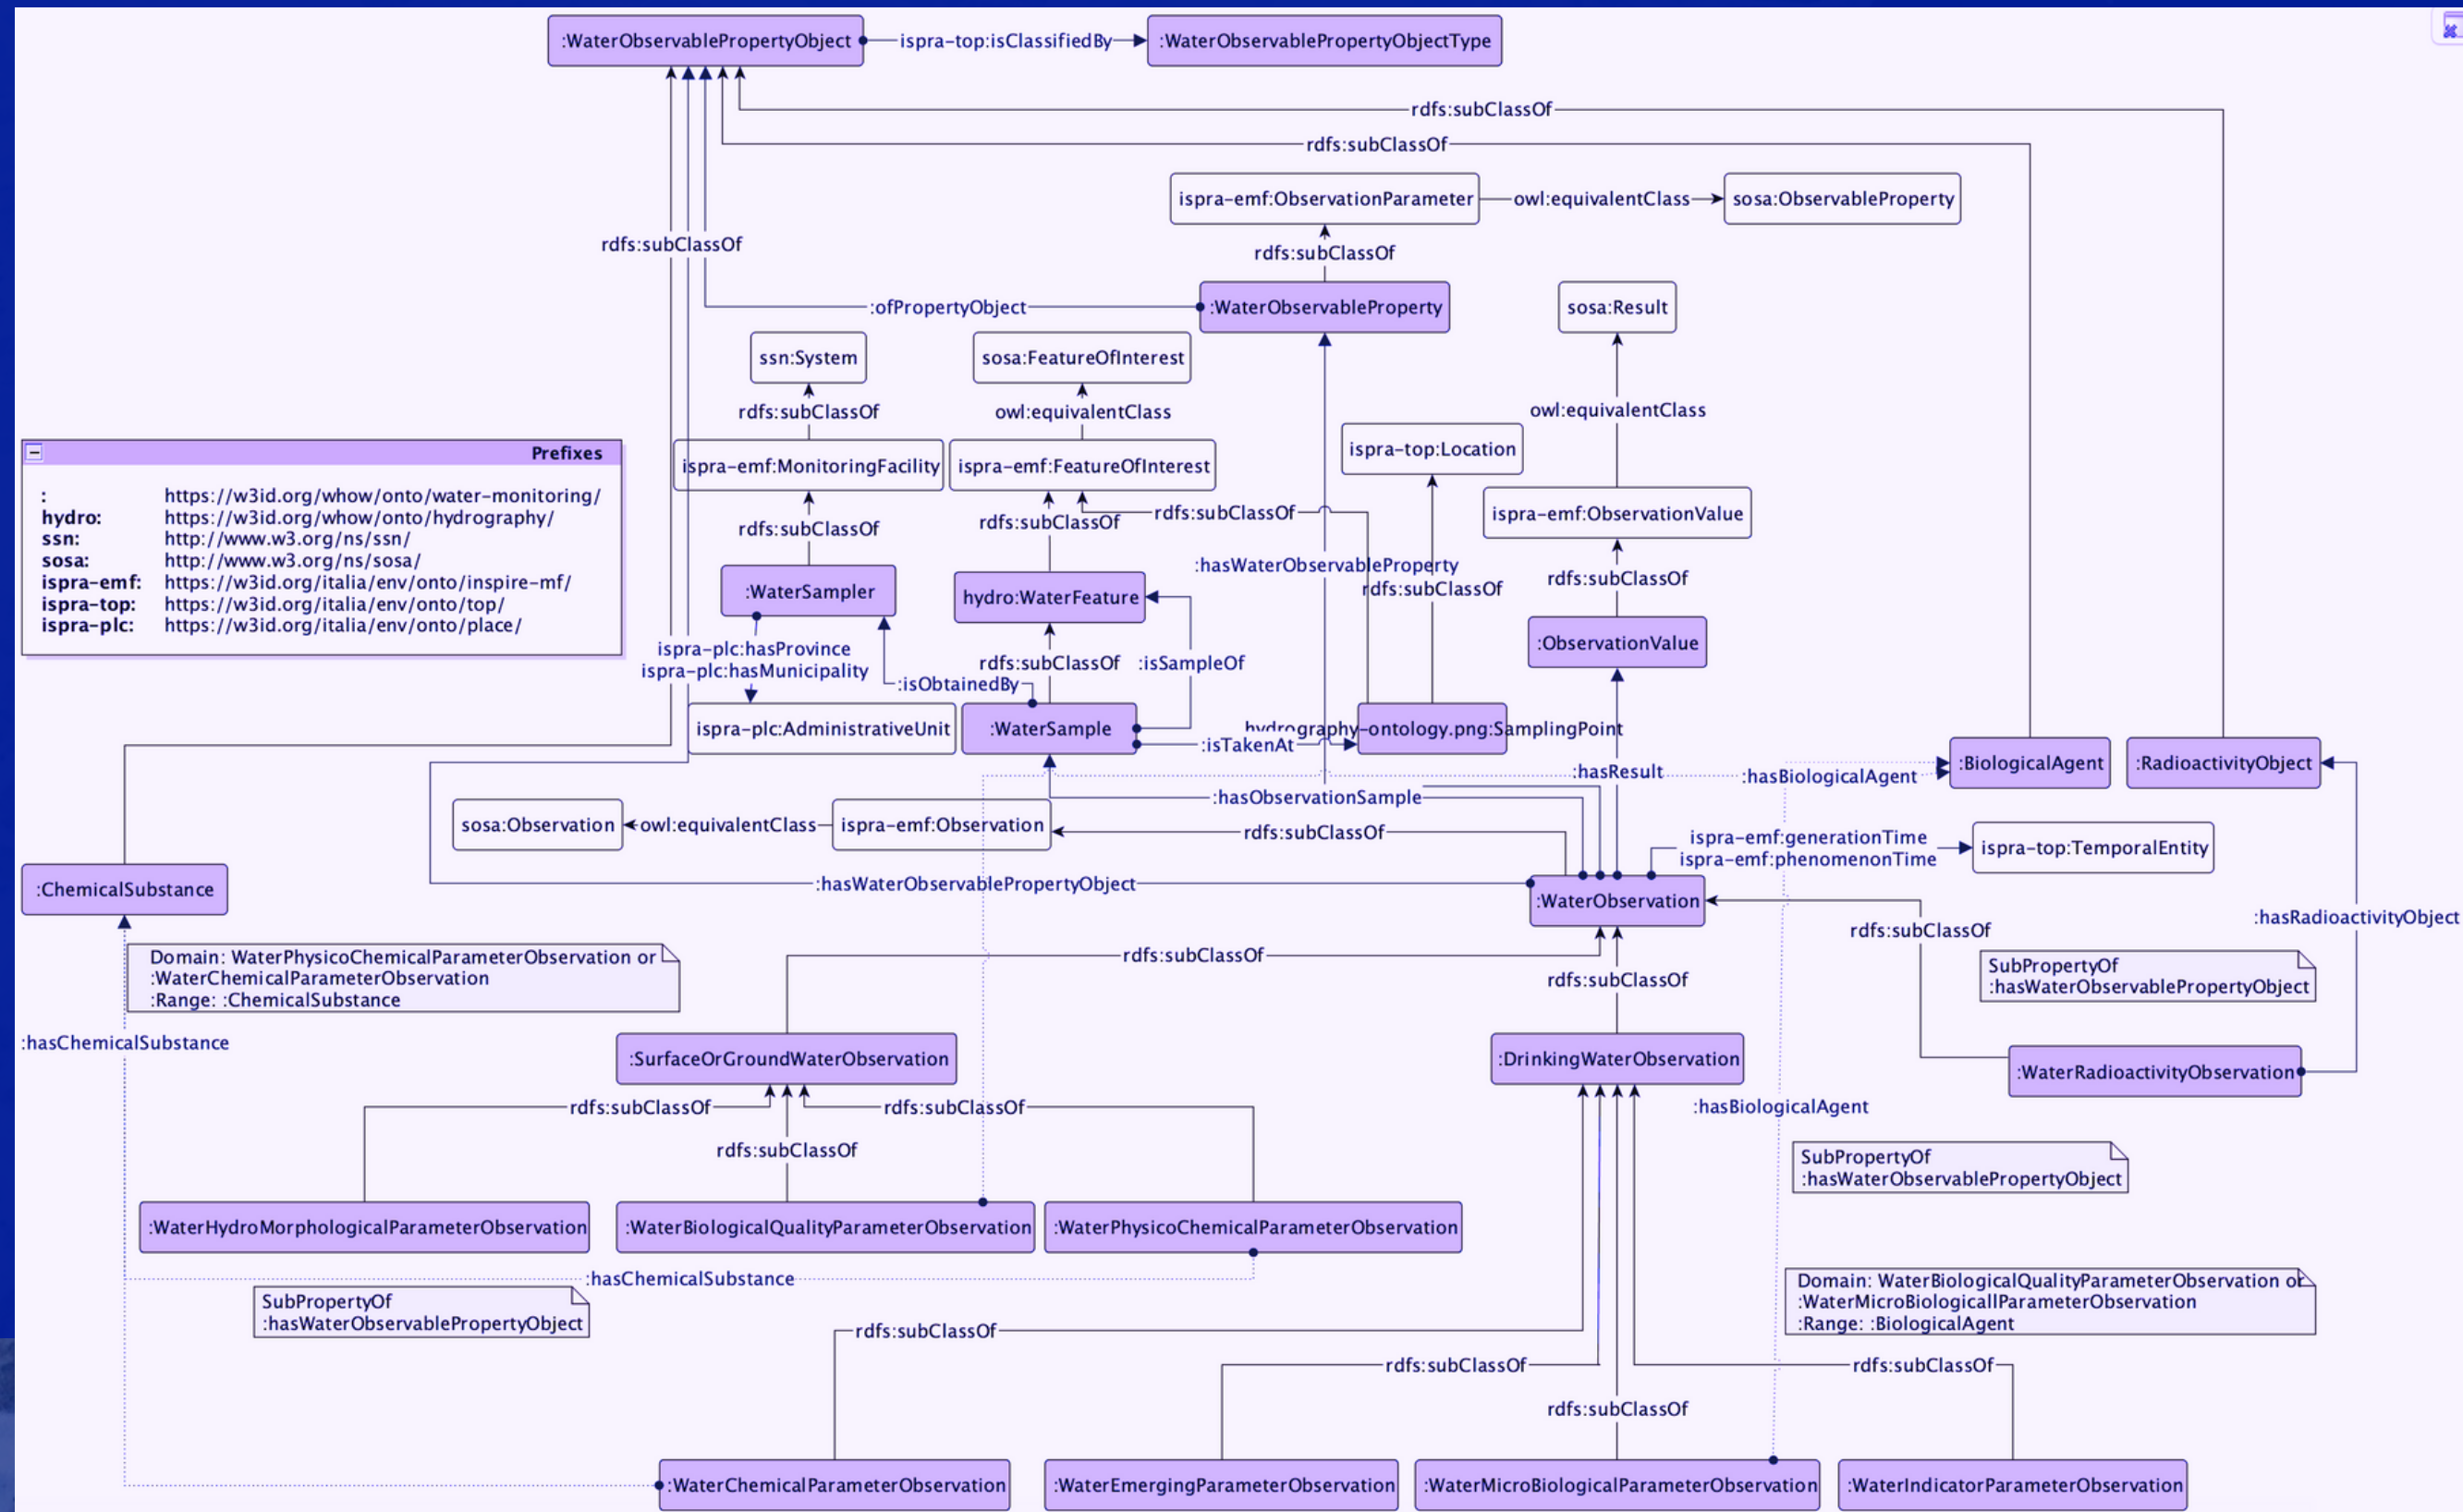

Global
issues
require
open data
models

The UN Sustainable Development Goals

Project and objective

Create the first European open distributed knowledge graph aimed at linking, using a common semantics, data on water consumption and quality with health parameters.

WATER AND HEALTH DATA CHALLENGES

- Missing data
- Closed data
- Heterogeneous data
- Knowledge FAIRification

Ontology network

Ontology network

- Modular
- Open to maximise re-use
- Multilingual
- Built according to the FAIR principles

Hydrography ontology

Prefixes	
hydro:	https://w3id.org/whow/onto/hydrography/
ispra-emf:	https://w3id.org/italia/env/onto/inspire-mf/

Water Monitoring ontology

Water Monitoring ontology

Water observations

Water Monitoring ontology

Conceptualization of observable properties and related objects

Water Indicator ontology

Weather Monitoring ontology

Weather Monitoring ontology

Health Monitoring ontology

For more information