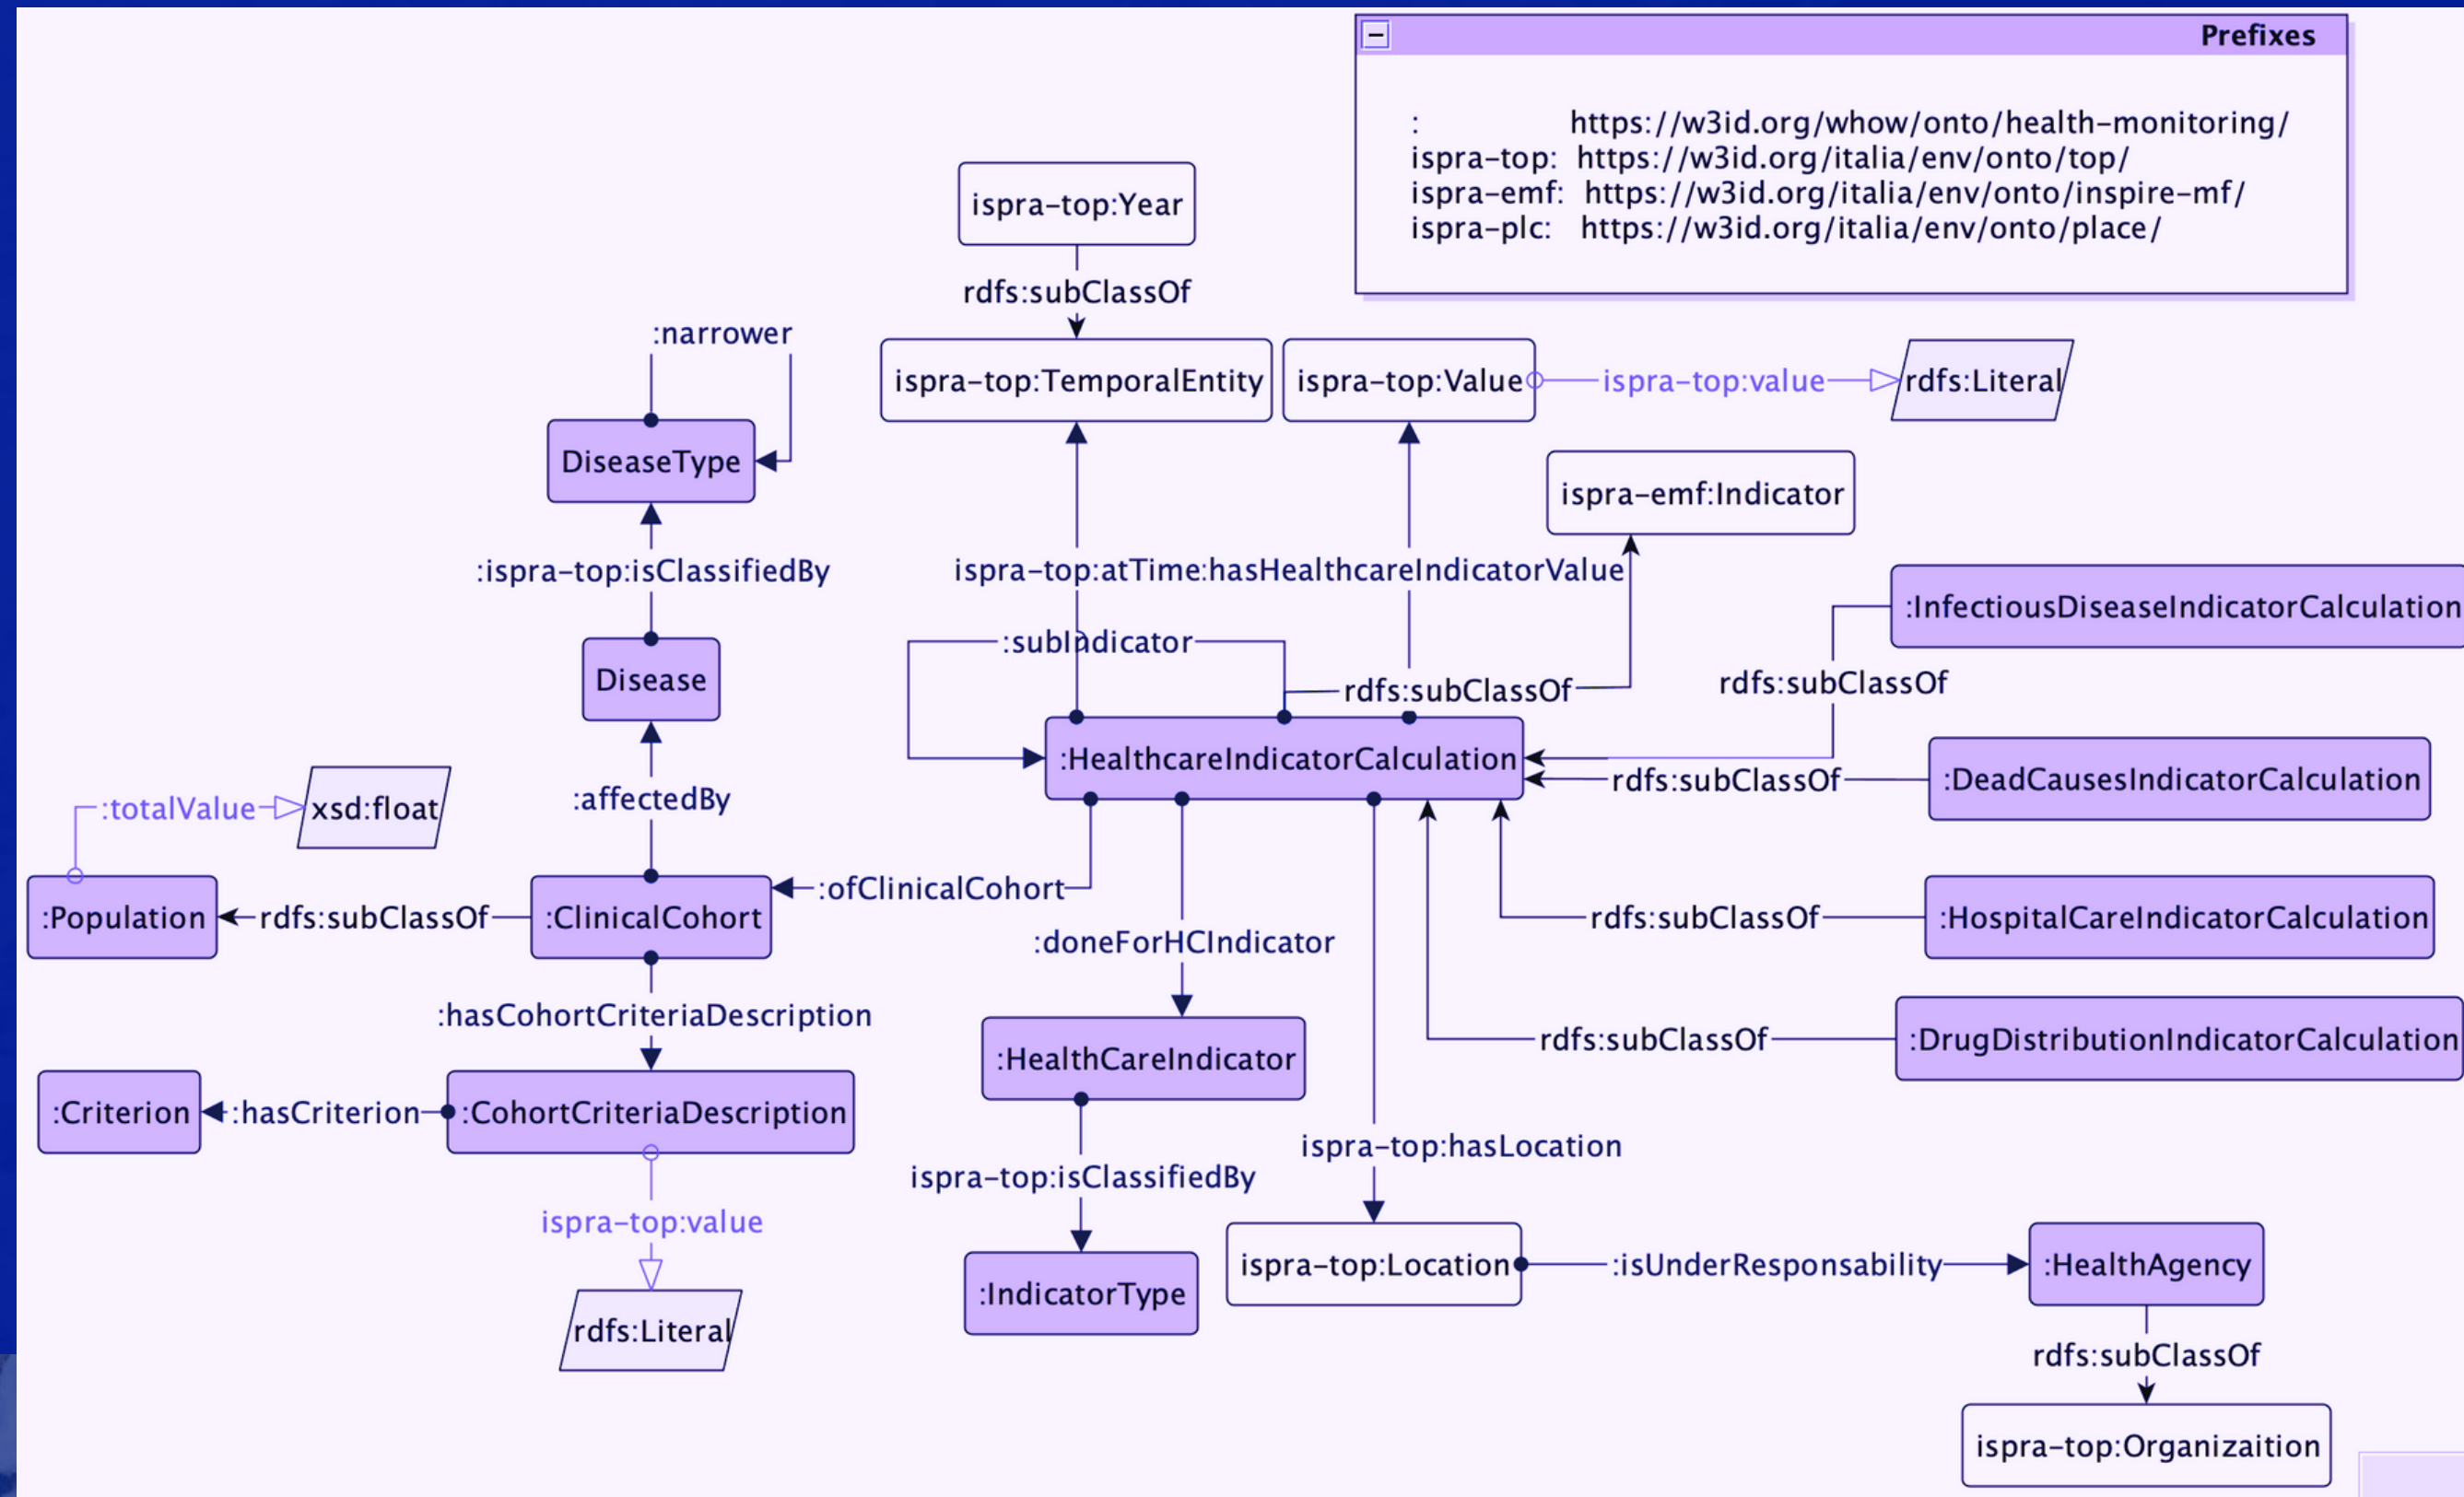

Global
issues
require
open data
models

The UN Sustainable Development Goals

Project and objective

Create the first European open distributed knowledge graph aimed at linking, using a common semantics, data on water consumption and quality with health parameters.

WATER AND HEALTH DATA CHALLENGES

- Missing data
- Closed data
- Heterogeneous data
- Knowledge FAIRification

Ontology network

Ontology network

- Modular
- Open to maximise re-use
- Multilingual
- Built according to the FAIR principles

Hydrography ontology

Prefixes	
hydro:	https://w3id.org/whow/onto/hydrography/
ispra-emf:	https://w3id.org/italia/env/onto/inspire-mf/

Water Monitoring ontology

Water Monitoring ontology

Water observations

Water Monitoring ontology

Conceptualization of observable properties and related objects

Water Indicator ontology

Weather Monitoring ontology

Weather Monitoring ontology

Health Monitoring ontology

For more information