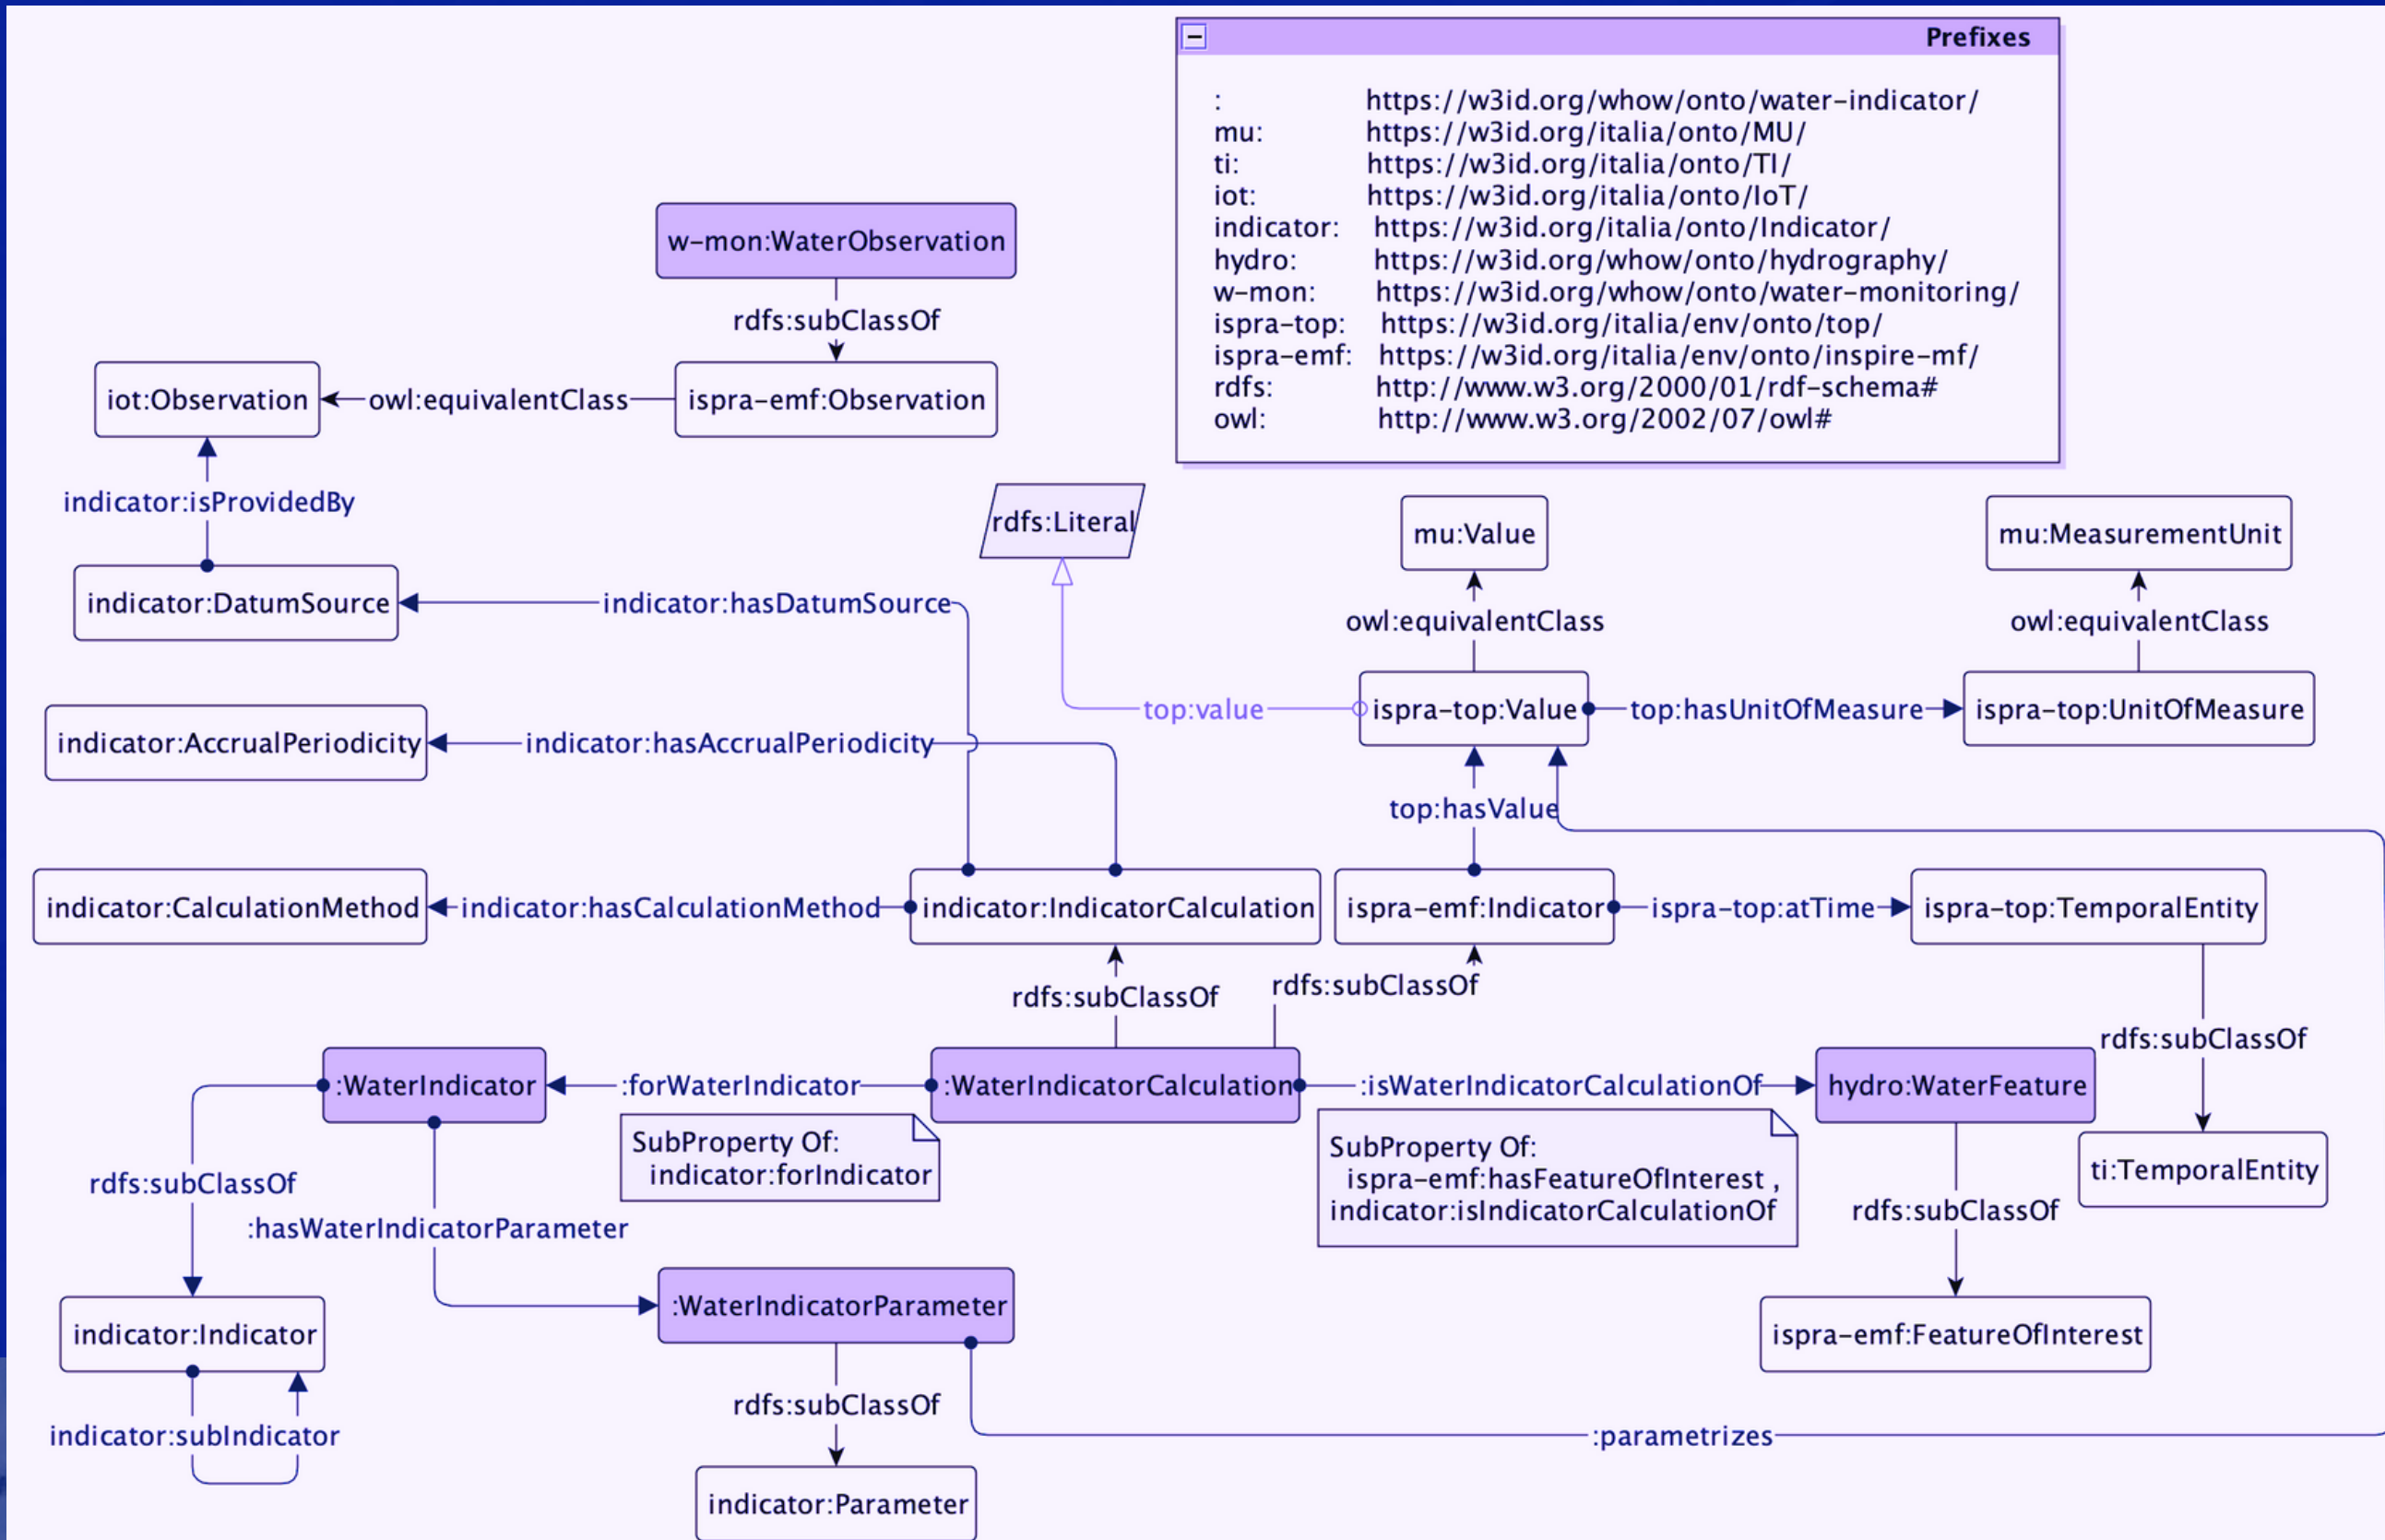

Global
issues
require
open data
models

The UN Sustainable Development Goals

Project and objective

Create the first European open distributed knowledge graph aimed at linking, using a common semantics, data on water consumption and quality with health parameters.

WATER AND HEALTH DATA CHALLENGES

- Missing data
- Closed data
- Heterogeneous data
- Knowledge FAIRification

Ontology network

Ontology network

- Modular
- Open to maximise re-use
- Multilingual
- Built according to the FAIR principles

Hydrography ontology

Prefixes	
hydro:	https://w3id.org/whow/onto/hydrography/
ispra-emf:	https://w3id.org/italia/env/onto/inspire-mf/

Water Monitoring ontology

Water Monitoring ontology

Water observations

Water Monitoring ontology

Conceptualization of observable properties and related objects

Water Indicator ontology

Weather Monitoring ontology

Weather Monitoring ontology

Health Monitoring ontology

For more information